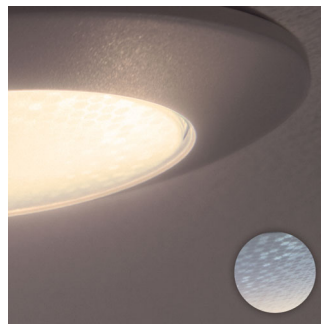

## All shades of white light

Set the right ambience for any moment with a range of beautiful, natural white LED light. Use the app on your smart device to set any shade of white light, from cool energizing daylight (6700K) to relaxing warm white light (2200K).

## Double the Hue experience

This Philips Hue light has two integrated independent light sources, so you can mix warm and cool white light to match your moment and set functional lighting for your activity at the same time.

## 3D texture for sparkling light

Hue Phoenix has a 3D texture that enhances its looks and gives a pleasant diffusion of light. The surface of the lamp is covered with a hexagonal pattern that captures and reflects light, which creates a sparkling effect. The effect changes depending on your viewing angle, making Hue Phoenix a dynamic and eye-catching piece of decoration in your home, even when the lights are off.