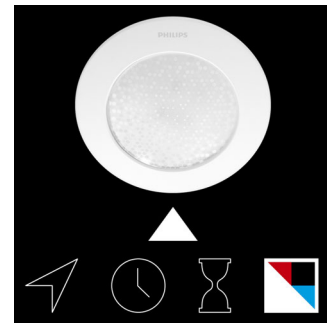

Timers & light notifications

Set your Philips Hue lights to notify you of incoming calls, messages, social media updates, appointments, the weather and other relevant communications received through your smart device. Through the IFTTT platform, you can set different behaviors for your lighting. Hue's ambient light notifications are a pleasant way to keep you informed and connected.