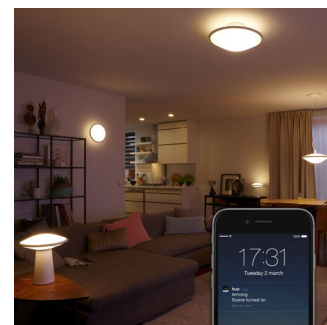

3115531PH

Hue app or any third party app developed for Hue. Set timers, notifications, alarms, geofencing for soft security, and sync to your entertainment system for the full Hue experience.

## Timers & light notifications

Set your Philips Hue lights to notify you of incoming calls, messages, social media updates, appointments, the weather and other relevant communications received through your smart device. Through the IFTTT platform, you can set different behaviors for your lighting. Hue's ambient light notifications are a pleasant way to keep you informed and connected.

## Safety and security at home

Make it look like you are at home even when you are away. Set scheduled alarms or use timers to turn your lights on and off at fixed or random times. With online access, you can also control your home lighting directly via the app on your smart device. Enable geofencing in the app and your lights will automatically turn on or off when you enter or leave the house. Convenient and peace of mind - wherever you are.