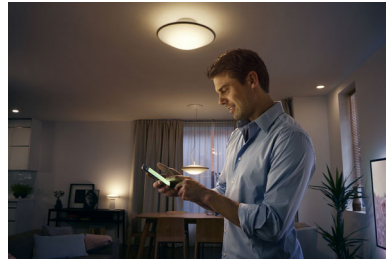

Smooth wireless dimming

Adjust the brightness of your Philips Hue lights easy and seamlessly via your smart device. No need to rewire your home or install a wall dimmer.