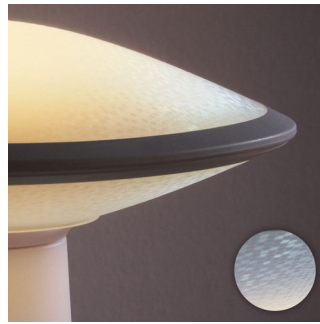

Smooth wireless dimming

Adjust the brightness of your Philips Hue lights easy and seamlessly via your smart device. No need to rewire your home or install a wall dimmer.

3D texture for sparkling light

Hue Phoenix has a 3D texture that enhances its looks and gives a pleasant diffusion of light. The surface of the lamp is covered with a hexagonal pattern that captures and reflects light, which creates a sparkling effect. The effect changes depending on your viewing angle, making Hue Phoenix a dynamic and eye-catching piece of decoration in your home, even when the lights are off.