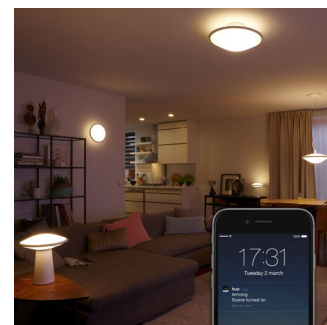

All shades of white light

Set the right ambience for any moment with a range of beautiful, natural white LED light. Use the app on your smart device to set any shade of white light, from cool energizing daylight (6700K) to relaxing warm white light (2200K).

3115431PH

Hue app or any third party app developed for Hue. Set timers, notifications, alarms, geofencing for soft security, and sync to your entertainment system for the full Hue experience.

Timers & light notifications

Set your Philips Hue lights to notify you of incoming calls, messages, social media updates, appointments, the weather and other relevant communications received through your smart device. Through the IFTTT platform, you can set different behaviors for your lighting. Hue's ambient light notifications are a pleasant way to keep you informed and connected.

Safety and security at home

Make it look like you are at home even when you are away. Set scheduled alarms or use timers to turn your lights on and off at fixed or random times. With online access, you can also control your home lighting directly via the app on your smart device. Enable geofencing in the app and your lights will automatically turn on or off when you enter or leave the house. Convenient and peace of mind - wherever you are.