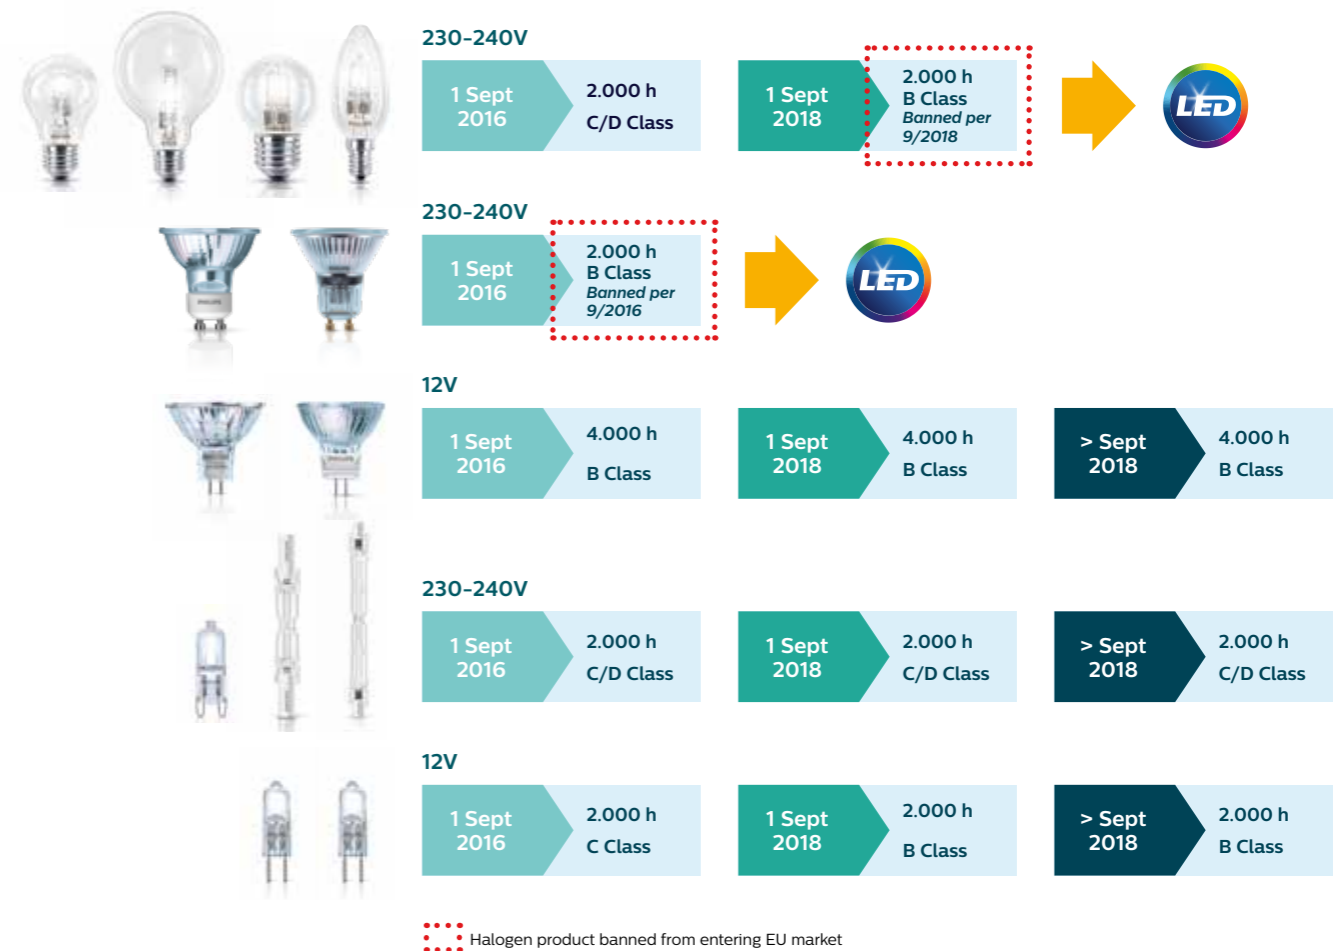

Legislation overview for Halogen lamps