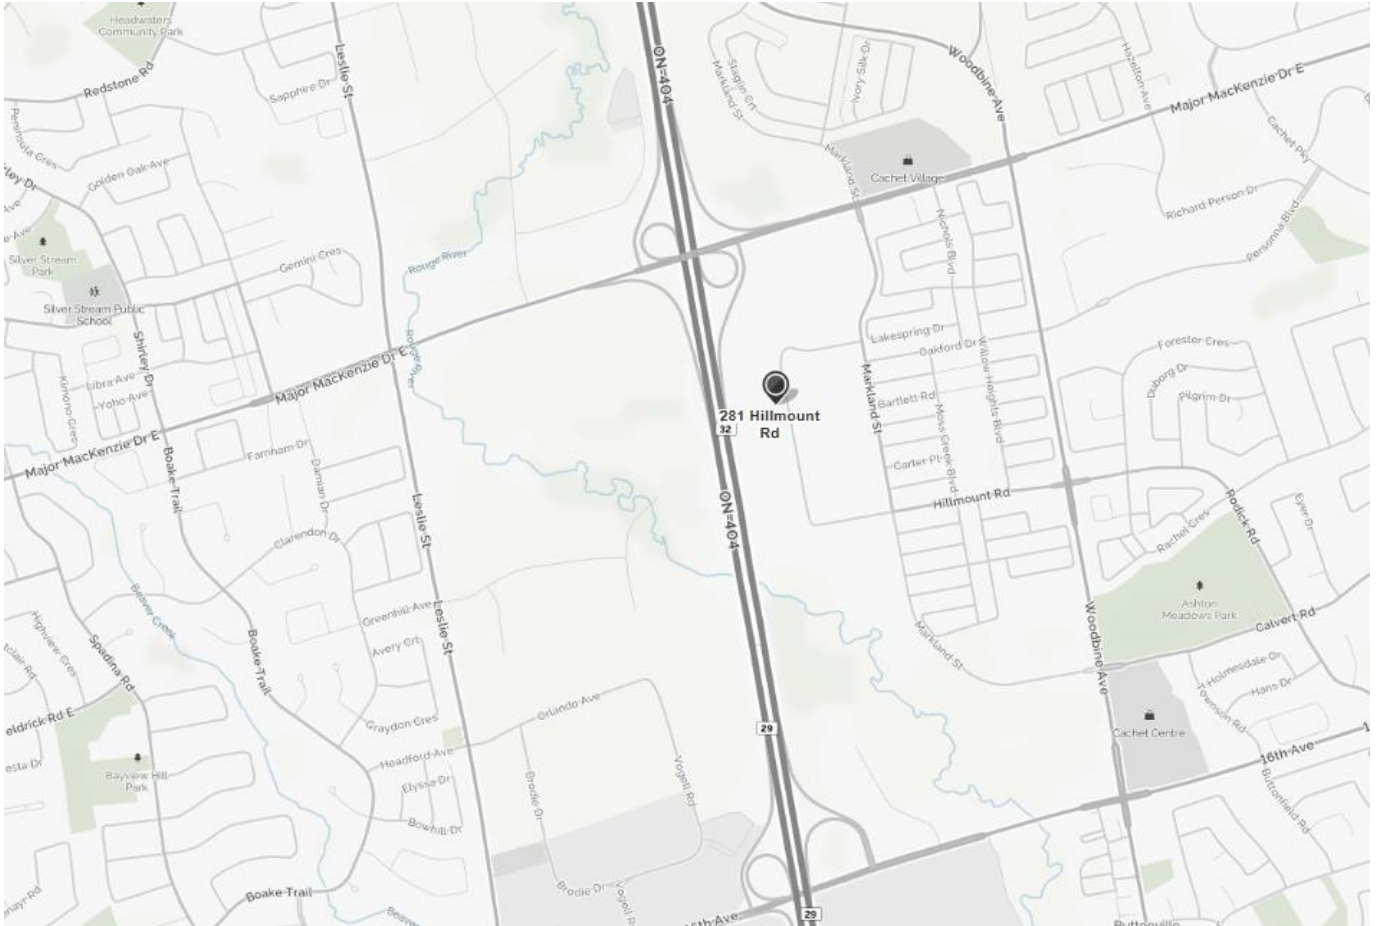

Directions to Philips Lighting Concept Centre - 281 Hillmount Road, Markham, ON L6C 2S3

Philips Lighting Canada Office

South of Major Mackenzie Drive

North of 16th Avenue/Highway 407

East of Highway 404

West of Woodbine Avenue

York Region Transit (YRT)

(<https://www.yrt.ca/en/schedules-and-maps/route-navigators.aspx>)

Bus stop: Hillmount #3208

Bus routes: 004A Woodbine Eastbound, 4 Woodbine/Major Mackenzie Eastbound, 24 Honda Canada/Major Mackenzie Northbound

GO Transit from Downtown Toronto

(http://www.gotransit.com/timetables/en/schedules/full_schedules.aspx)

Union Station (<http://www.gotransit.com/publicroot/en/travelling/stations.aspx?station=USTN>)

Richmond Hill Station (<http://www.gotransit.com/publicroot/en/travelling/stations.aspx?station=RHGO>)