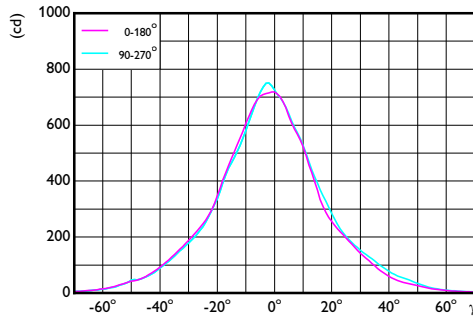

1 x GU10 5W 2700K 36D 9290013010

1 x 350 lm

Polar intensity diagram

Cartesian intensity diagram

Beam diagram

Light output ratio 1.08  
 Service upward 0.00  
 Service downward 1.08

Imax 850 cd

BS (1/2 Imax) 16°20'  
 BS (1/2 E<sub>0</sub>) 15°18'

Visual impact diagram

SL20593

2016-01-06