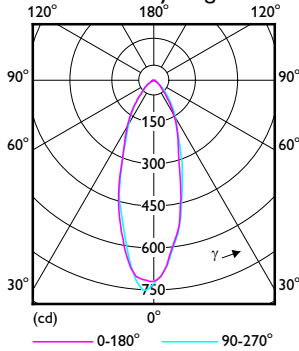

1 x GU10 5W 2700K 36D 9290013010

1 x 350 lm

Polar intensity diagram

Cartesian intensity diagram

Beam diagram

Light output ratio 1.08  
 Service upward 0.00  
 Service downward 1.08

Imax 850 cd

BS (1/2 Imax) 16°20'  
 BS (1/2 E<sub>0</sub>) 15°18'

Visual impact diagram

SL20593

2016-01-06