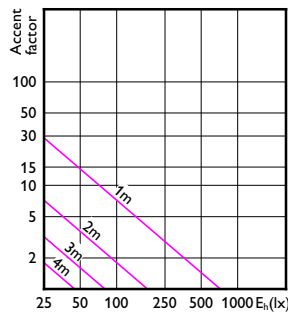

1 x GU10 5W 2700K 36D 9290013010

1 x 350 lm

Polar intensity diagram

Cartesian intensity diagram

Beam diagram

Light output ratio 1.08  
 Service upward 0.00  
 Service downward 1.08

Imax 850 cd

BS (1/2 Imax) 16°20'  
 BS (1/2 E<sub>0</sub>) 15°18'

Visual impact diagram

SL20593

2016-01-06