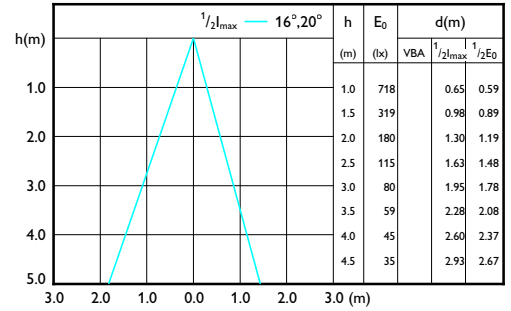

1 x GU10 5W 2700K 36D 9290013010

1 x 350 lm

Polar intensity diagram

Cartesian intensity diagram

Beam diagram

Light output ratio 1.08  
 Service upward 0.00  
 Service downward 1.08

Imax 850 cd

BS (1/2 Imax) 16°20'  
 BS (1/2 E<sub>0</sub>) 15°18'

Visual impact diagram

SL20593

2016-01-06