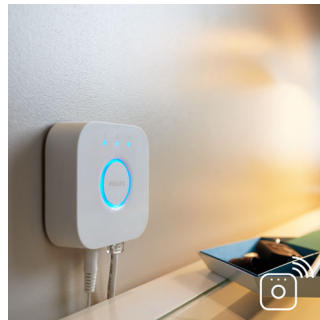

Full control with Hue bridge

Connect your Philips Hue lights with the bridge to unlock the endless possibilities of the system.

Specifications

The bulb

- Fitting: E27
- Form factor: A60
- Lifetime: 25000 hour(s)
- Color temperature: 2700K
- Wattage: 9 W
- Lumen output: 806 lm
- Software upgradable: when connected to Hue bridge
- Start up: Instant 100% light output
- Height: 110 mm
- Diameter: 62 mm
- Input voltage: 220V-240V
- Max. standby power: <0.5 W

The switch

- Batteries included: 1 x CR2450
- Frequency band: 2400 – 2483.5 MHz
- Lifetime: 50000 clicks
- Max. lights per switch: 10 if not linked to Hue bridge
- Minimal battery lifetime: min 3 year(s)
- Software upgradeable: when connected to Hue bridge
- Switch depth: 11 mm
- Switch height: 92 mm
- Switch width: 35 mm
- Wall plate depth: 14 mm
- Wall plate height: 115 mm
- Wall plate width: 70 mm
- Zigbee Light link: protocol IEEE 802.15.4
- Range: 12m

What's in the box

- Hue dimmer switch: 1
- Hue white bulbs: 1

Environmental

- Operational humidity: 5% < H < 95% (non condensing)
- Operational temperature: -10°C – 45°C

Guarantee

- 2 years

Issue date 2017-11-11

Version: 3.0.1

12 NC: 9290 011 37011
EAN: 87 18696 55497 5

© 2017 Philips Lighting Holding B.V.
All Rights reserved.

Specifications are subject to change without notice.
Trademarks are the property of Philips Lighting Holding B.V. or their respective owners.

www.philips.com