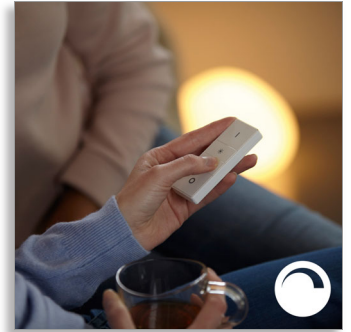

Philips Hue White
Wireless dimming kit E27

1 x E27 bulb

Dimmer switch included
Warm white light (2700K)

8718696554975

Dimmable light

with easy control

Get started with Philips Hue wireless dimming kit and enjoy smooth wireless dimming. Control the bulb with the included dimmer switch, or connect everything to a Philips Hue bridge for control from your smart device.

Easy control and comfort

- Installation free dimming
- Place the switch anywhere
- Use as a remote control
- Control up to 10 Philips Hue lights simultaneously
- Full control from smart device with Hue bridge

The Philips Hue dimmer switch works as a normal wall switch and dimmer. You can place it anywhere you want, using screws or the adhesive tape on the back plate of the switch

Use as a remote control

Pick up the remote and use it wherever you want for your comfort. The control unit of the switch is magnetic and can be removed from the base plate.