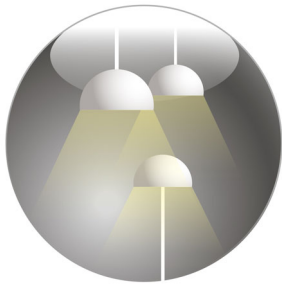

Philips myLiving
Spot light

STAR

white
LED

myLiving

56240/31/86

In light of perfection

Star's sleek, polished lamps are fully rotatable to any angle for you to instantly add striking accents to your room with its bright focused light. Available in 1, 2, or 4 lamp combinations.

Match your interior style

- Coordinated range
- Suitable for both walls and ceilings

Energy saving

- 80% energy saving

Ease of use

- Flexibility to direct light where you need it the most

Pure, natural light

- Warm white light effect

PHILIPS

Highlights

Coordinated range

Complete range of coordinated designs available for you to choose.

Freedom of placement

Suitable for both walls and ceilings

Flexible directional light

This product allows you to adjust the light to any direction that you like.

80% energy saving

Up to 80% energy saving compared to standard incandescent light sources.

Warm white light effect

Light up your home with warm white light effects thanks to the latest LED innovation. Philips introduces the latest generation of warm white light high power LEDs, reaching a colour temperature of 2700 Kelvin. This innovation brings the Philips lighting fixtures to the next level, allowing you to combine elegance and ambience creation with light and energy efficiency.