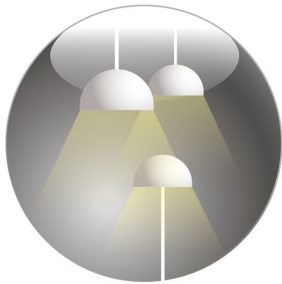

Philips myLiving
Spot light

STAR
white
LED

myLiving

56244/31/86

In light of perfection

Star's sleek, polished lamps are fully rotatable to any angle for you to instantly add striking accents to your room with its bright focused light. Available in 1, 2, or 4 lamp combinations.

Match your interior style

- Coordinated range
- Suitable for both walls and ceilings

Energy saving

- 80% energy saving

Ease of use

- Flexibility to direct light where you need it the most

Pure, natural light

- Warm white light effect

PHILIPS

Highlights

Coordinated range

Complete range of coordinated designs available for you to choose.

Freedom of placement

Suitable for both walls and ceilings

Flexible directional light

This product allows you to adjust the light to any direction that you like.

80% energy saving

Up to 80% energy saving compared to standard incandescent light sources.

Warm white light effect

Light up your home with warm white light effects thanks to the latest LED innovation. Philips introduces the latest generation of warm white light high power LEDs, reaching a colour temperature of 2700 Kelvin. This innovation brings the Philips lighting fixtures to the next level, allowing you to combine elegance and ambience creation with light and energy efficiency.