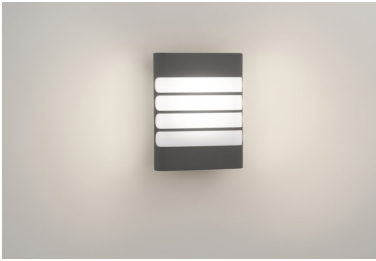

Philips myGarden
Wall light

Raccoon
anthracite
LED

myGarden

17273/93/16

Enjoy a beautiful garden with light

Philips myGarden Raccoon wall light in structured anthracite grey lights up outdoor areas powerfully for whatever you like. LED lights, synthetic materials and minimalist design give a contemporary feel to your outdoor space.

Designed for your garden

- IP44 - weather-proof

Sustainable light solutions

- High quality LED light
- Energy saving
- Warm white light
- Long operating life of up to 15 years

PHILIPS

Wall light
Raccoon anthracite, LED

Highlights

High quality LED light

The LED technology integrated into this Philips lamp is a unique solution developed by Philips. It turns on instantly, enables an optimal light output and brings out vivid colours in your home.

Warm white light

Light can have different colour temperatures, indicated in units called Kelvin (K). Lamps with a low Kelvin value produce a warm, more cosy light, while those with a higher Kelvin value produce a cool, more energising light. This Philips lamp offers warm white light for a cosy atmosphere.