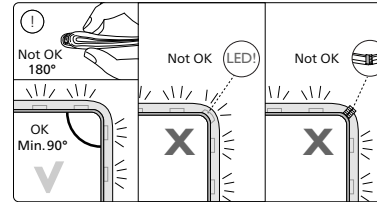

PHILIPS

hue personal wireless lighting

Lightstrip Plus extension 1m

HUE serial number

User manual
Notice d'emploi
Manual de usuario

2

3

Signify North America Corporation
400 Crossing Blvd
Suite 600 Bridgewater, NJ 08807, USA