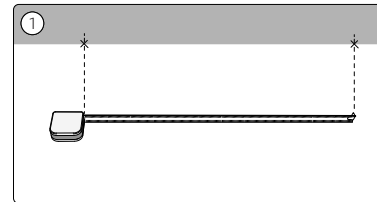

PHILIPS

hue personal wireless lighting

Lightstrip Plus extension 1m

HUE serial number

User manual
Notice d'emploi
Manual de usuario

2

3

Signify North America Corporation
400 Crossing Blvd
Suite 600 Bridgewater, NJ 08807, USA