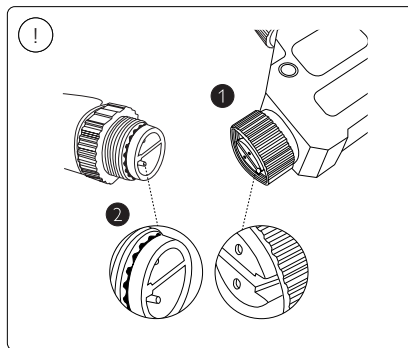

Centro de Contacto:
01-800-508-9000

www.philips-hue.com

© 2022 Signify Holding
All rights reserved

4404 029 12653
Last update: 08/2022

Choose your power supply unit (PSU)
40W PSU: Connect up to 40W of lights and 114 ft / 35 m of cable
95W PSU: Connect up to 95W of lights and 98 ft / 30 m of cable.