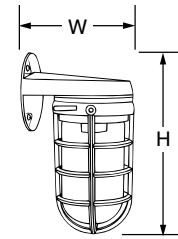

## VW

- Fits all 4" round and octagon boxes.
- Order VCA1 mounting plate for all 3-1/2" 4" recessed octagon box mounting.
- Order VCP mounting plate for all 3-1/2" 4" recessed octagon and round boxes for plumb alignment.
- Heat and shock resistant glass globe.
- Sockets are pre-wired with extra long 1/2" stripped leads.
- For 3/4" conduit, use VW series with VXL13 universal box.

## Dimensions

Catalog No.	Height (H)	Dia. (D)
VW1GC	9-3/4"	5-1/2"
VW2GC	11-1/2"	6"