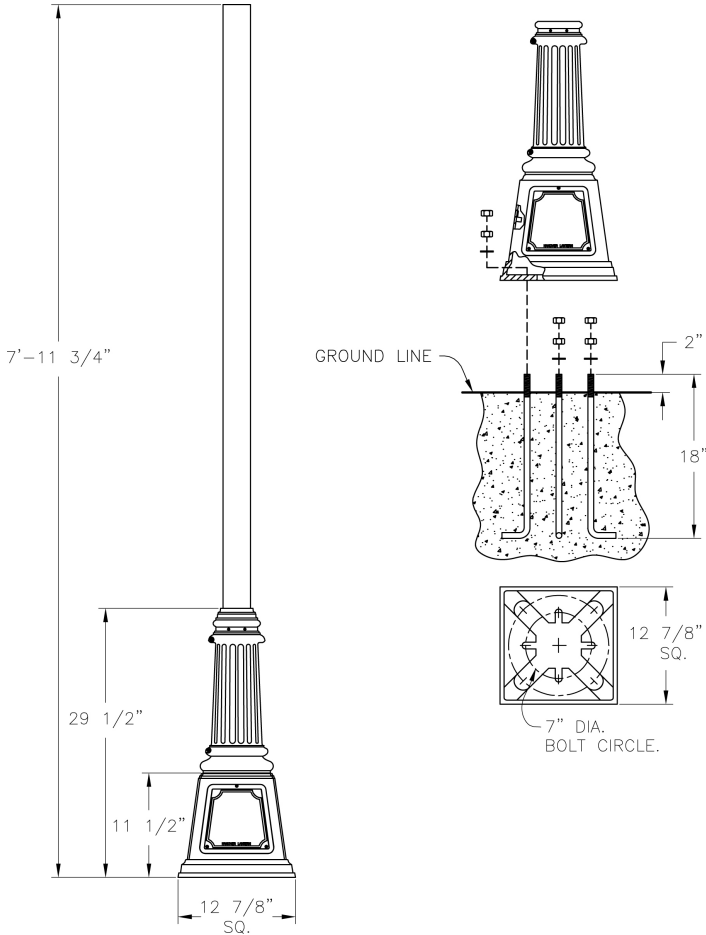

Anchor Base Post (387-) Specification Sheet

Project Name:	Location:	MFG: Hadco
Fixture Type:	Catalog No.:	Qty:

Ordering Guide

Example: 387- 8 ABS B B D

Product Code	387-	Anchor Base Post
Height(s)	8 10	(8 ft.) (10 ft.)
Finish	ABS ACP ARD ASI BLK BRN BRZ FGN GRA IRN RBZ SRT VBZ VCP VGN VTC WBZ WHT	Antique Brass Antique Copper Antique Red Antique Silver Black Brown Bronze Forest Green Granite Ironstone Rustic Bronze Shadow Rust Verde Bronze Verde Copper Verde Vintage Copper Weathered Bronze White
Photoeye (Optional)	B C	120V 208V - 277V
Outlet Location (Optional)	B T	4" from Top of Base 12" from Top of Pole
Outlet Options (Optional)	D G	Standard Duplex GFI Duplex

Specifications

OUTLET:

GFI Duplex Outlet has dual-function indicator light, universal metal weatherproof cover. Weatherproof while in use. Heavy-duty all-metal construction. Lockable security cover. Meets NEC 406.9 (B). Weather resistant. Standard Duplex Outlet has universal metal weatherproof cover. Weatherproof while in use. Heavy-duty all-metal construction. Lockable security cover. Meets NEC 406.9 (B). Weather resistant.

WARRANTY:

Three-year limited warranty.

Tenon/Top:

3" O.D.

Bolt Circle:

7" dia.

Anchor Rods:

Anchor Base Post (387-) Specification Sheet

Project Name:	Location:	MFG: Hadco
Fixture Type:	Catalog No.:	Qty:

(4) 1/2" dia. x 18" long zinc plated steel

Base Dimensions:

12 7/8" sq. x 11 1/2"

Shaft:

3" Straight

Wall Thickness:

.125"