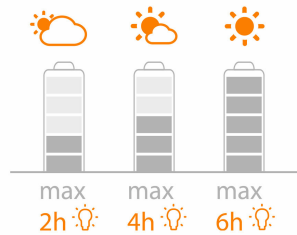

Warm white light

Light can have different color temperatures, indicated in units called Kelvin (K). Lamps with a low Kelvin value produce a warm, more cosy light, while those with a higher Kelvin value produce a cool, more energising light. This Philips lamp offers warm white light for a cosy atmosphere.

Maximum light duration: 6 hrs

Philips myGarden Solar lights are designed to make the most of the energy they receive from the sun, for light that lasts longer. Both the solar panel and LED light are of the highest quality to maximize sunlight collection. The length of lighting time depends on the amount of sunlight the solar panel receives. In good weather conditions, this light has a maximum light duration of 6 hours. Furthermore, energy-saving features such as an on/off switch or a motion sensor help to ensure that whatever the weather or time of year, you'll always be able to light your outdoor areas brightly.