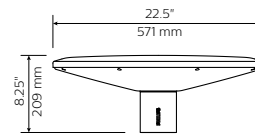

Lumen range: 3,063 – 10,422

Wattage range: 78 – 109

Efficacy range: 50 – 102

Flat cone

EPA: .5489 sq. ft.
Weight: 14.06 lbs

Classic cone

EPA: .9472 sq. ft.
Weight: 14.72 lbs

Classic cone