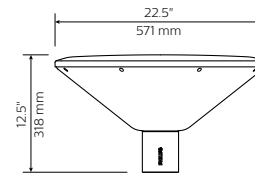

Lumen range: 3,063 – 10,422

Wattage range: 78 – 109

Efficacy range: 50 – 102

Flat cone

EPA: .5489 sq. ft.
Weight: 14.06 lbs

Classic cone

EPA: .9472 sq. ft.
Weight: 14.72 lbs

Classic cone

EPA: 1.001 sq. ft.
Weight: 15.98 lbs

© 2018 Philips Lighting Holding B.V. All rights reserved. Philips reserves the right to make changes in specifications and/or to discontinue any product at any time without notice or obligation and will not be liable for any consequences resulting from the use of this publication.