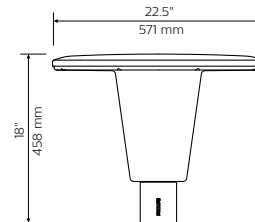

Lumen range: 3,063 – 10,422

Wattage range: 78 – 109

Efficacy range: 50 – 102

Flat cone

EPA: .5489 sq. ft.
Weight: 14.06 lbs

Classic cone

EPA: .9472 sq. ft.
Weight: 14.72 lbs

Classic cone

EPA: 1.001 sq. ft.
Weight: 15.98 lbs

© 2018 Philips Lighting Holding B.V. All rights reserved. Philips reserves the right to make changes in specifications and/or to discontinue any product at any time without notice or obligation and will not be liable for any consequences resulting from the use of this publication.