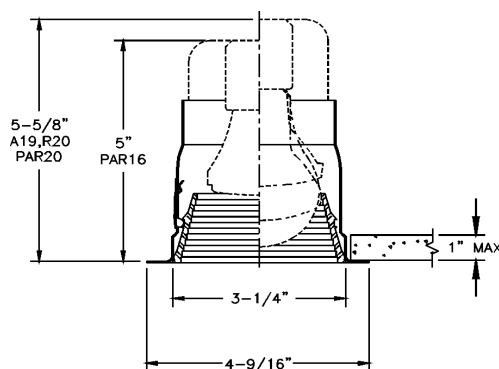

3-3/4" Aperture Premium Die-Cast Step Baffle

Ceiling Opening: 3-3/4" (95mm)

Complete fixture consists of Reflector Trim & Frame-in Kit. Select each separately

Reflector Trim	Frame-in Kit		Lamp		
2005BK Black	2002	Frame Non-IC	50W PAR20	75W PAR16,R20	60W A19
2005WB White	2003RS	Remodeler Ring Non-IC	50W PAR20	75W PAR16,R20	60W A19
	2002AIC	Frame IC AirSeal®	50W PAR/R20	45W PAR16	