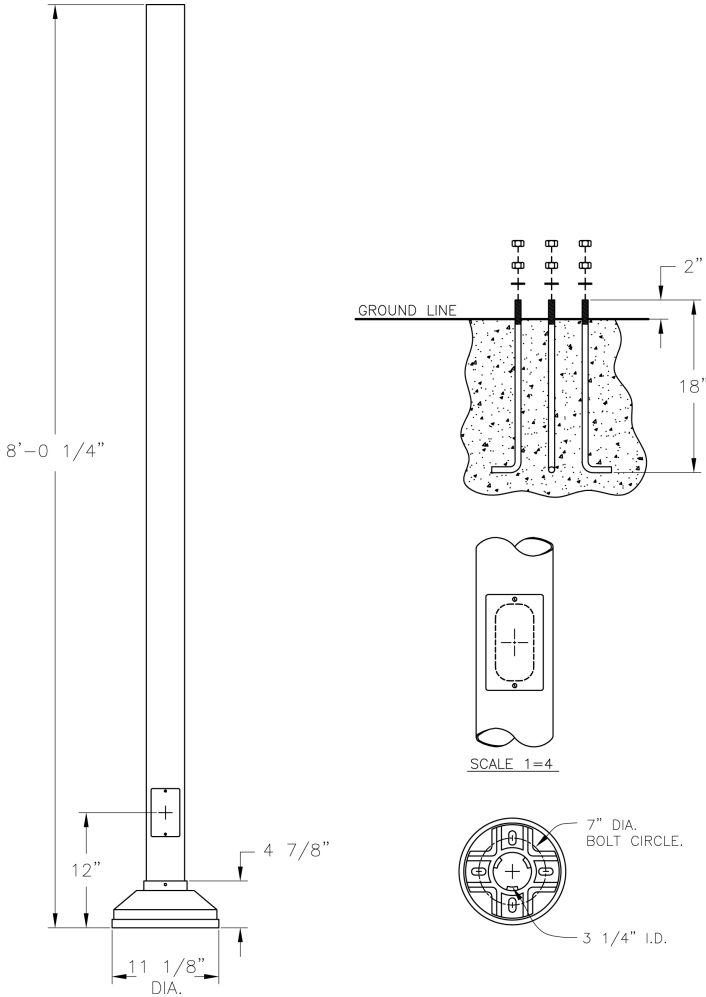

Anchor Base Post (361-) Specification Sheet

Project Name:	Location:	MFG: Hadco
Fixture Type:	Catalog No.:	Qty:

Ordering Guide

Example: 361- 8 ABS 3 B T D

Product Code	361-	Anchor Base Post
Height(s)	8 10 12 14	(8 ft.) (10 ft.) (12 ft.) (14 ft.)
Finish	ABS ACP ARD ASI BLK BRN BRZ FGN GRA IRN RBZ SRT VBZ VCP VGN VTC WBZ WHT	Antique Brass Antique Copper Antique Red Antique Silver Black Brown Bronze Forest Green Granite Ironstone Rustic Bronze Shadow Rust Verde Bronze Verde Copper Verde Vintage Copper Weathered Bronze White
Tenon Option	3 4	3" dia. 4" dia.
Photoeye (Optional)	B C	120V 208V - 277V
Outlet Location (Optional)	T	12" from Top of Pole
Outlet Options (Optional)	D G	Standard Duplex GFI Duplex

Specifications

OUTLET:

GFI Duplex Outlet has dual-function indicator light, universal metal weatherproof cover. Weatherproof while in use. Heavy-duty all-metal construction. Lockable security cover. Meets NEC 406.9 (B). Weather resistant. Standard Duplex Outlet has universal metal weatherproof cover. Weatherproof while in use. Heavy-duty all-metal construction. Lockable security cover. Meets NEC 406.9 (B). Weather resistant.

WARRANTY:

Three-year limited warranty.

Tenon/Top:

4" O.D.

Bolt Circle:

Anchor Base Post (361-) Specification Sheet

Project Name:	Location:	MFG: Hadco
Fixture Type:	Catalog No.:	Qty:

7"

Anchor Rods:

(4) 1/2" x 18 long zinc plated steel

Base Dimensions:

11 1/8" dia. x 4 7/8"

Shaft:

4" Straight

Wall Thickness:

.125"