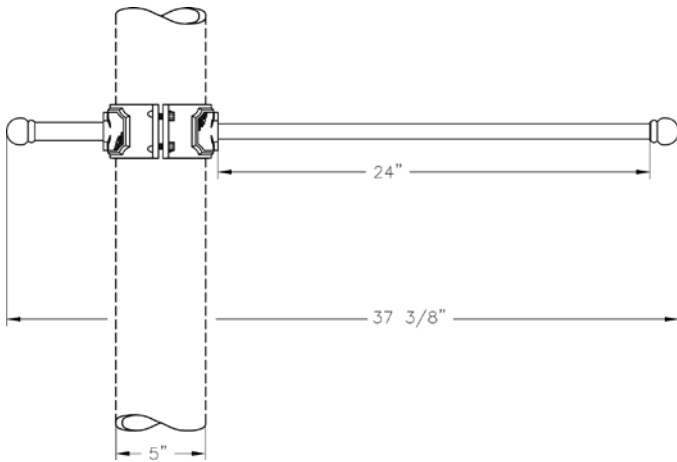

### Ordering Guide

Example: 39-5 ABS 18

Product Code	39-5	Banner Arm
<b>Finish</b>	ABS	Antique Brass
	ACP	Antique Copper
	ARD	Antique Red
	ASI	Antique Silver
	BLK	Black
	BRN	Brown
	BRZ	Bronze
	FGN	Forest Green
	GRA	Granite
	IRN	Ironstone
	RBZ	Rustic Bronze
	SRT	Shadow Rust
	VBZ	Verde Bronze
	VCP	Verde Copper
	VGN	Verde
VTC	Vintage Copper	
WBZ	Weathered Bronze	
WHT	White	
<b>Length</b>	18	18"
	24	24"
	30	30"
	36	36"

#### CONSTRUCTION:

Solid cast aluminum ladder rest. Cast aluminum bracket. Turned aluminum knob. 24 1/2" long 7/8" dia. heavy wall pipe threaded and welded to cast aluminum bracket. 5" dia. post order separately.

#### Height:

3"

#### Width:

37 3/8"