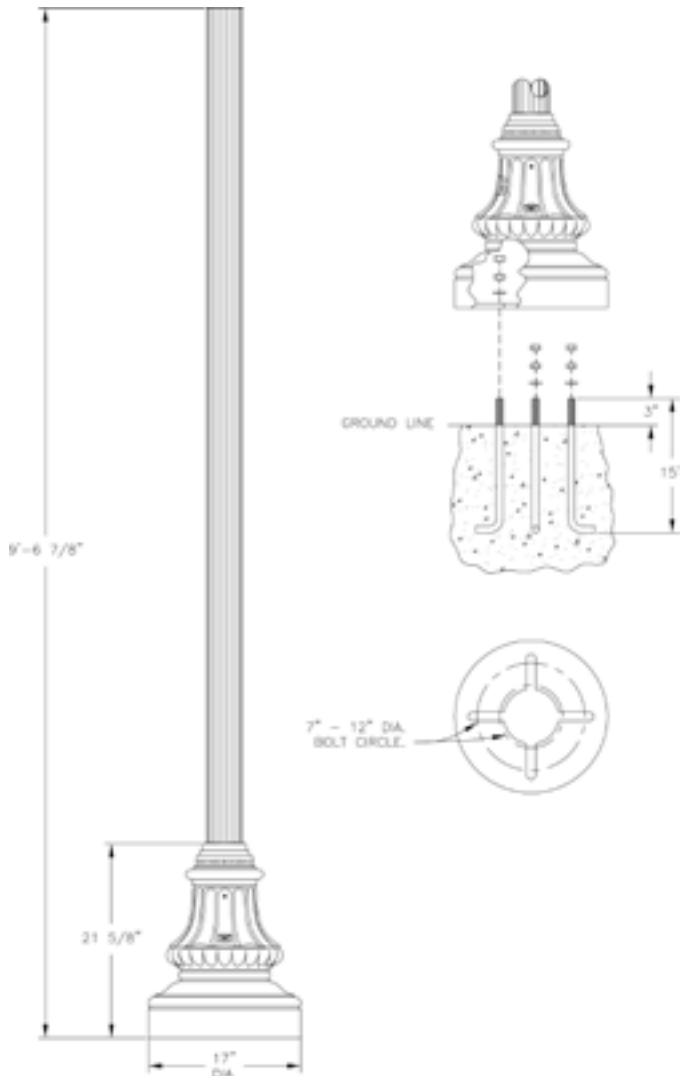

Product Code	751-	Anchor Base Post
Height(s)	8 10 12 14 16 18	(8 ft.) (10 ft.) (12 ft.) (14 ft.) (16 ft.) (18 ft.)
Finish	ABS ACP ARD ASI BLK BRN BRZ FGN GRA IRN RBZ SRT VBZ VCP VGN VTC WBZ WHT	Antique Brass Antique Copper Antique Red Antique Silver Black Brown Bronze Forest Green Granite Ironstone Rustic Bronze Shadow Rust Verde Bronze Verde Copper Verde Vintage Copper Weathered Bronze White
Photoeye (Optional)	B C	120V 208V - 277V
Outlet Location (Optional)	B T	4" from Top of Base 12" from Top of Pole
Outlet Options (Optional)	D G	Standard Duplex GFI Duplex

751- Anchor base post

Pole

Specifications

OUTLET:

GFI Duplex Outlet has dual-function indicator light, universal metal weatherproof cover. Weatherproof while in use. Heavy-duty all-metal construction. Lockable security cover. Meets NEC 406.9 (B). Weather resistant. Standard Duplex Outlet has universal metal weatherproof cover. Weatherproof while in use. Heavy-duty all-metal construction. Lockable security cover. Meets NEC 406.9 (B). Weather resistant.

WARRANTY:

Three-year limited warranty.

Tenon/Top:

3" O.D.

Bolt Circle:

7" dia.

Anchor Rods:

(4) 3/4" dia. x 15" long zinc plated steel

Base Dimensions:

17" dia. x 21 5/8"

Shaft:

4" Flat Fluted

Wall Thickness:

.125"

Height:

8', 10', 12', 14', 16', 18'