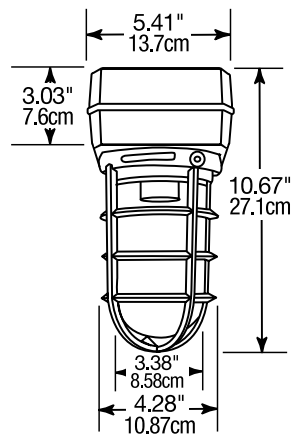

VCXL/VWXL Roughlyte vaportight

Specifications

- Precision die cast aluminum electrical enclosure.
- Die cast aluminum ballast box.
- Heat and shock resistant, prismatic glass optical chamber with neoprene gasketing.
- Corrosion resistant Draplex II polyester powder finish.
- Optional designer finishes available.
- Compact fluorescent ballasts are Electronic HPF >95%, <10% THD.
- PLT four pin base GX24q-3 (26/32W), GX24q-4 (42W).
- Starting temperature: 0°F/-18°C.
- Low glare clear prismatic glass globe standard.
- Approximately 40% uplight.
- UL 1598 listed for wet locations – globe down only.

Dimensions

VCXL