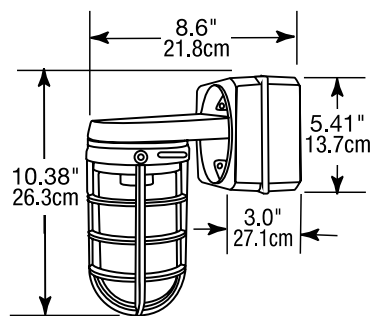

VCXL/VWXL Roughlyte vaportight

Specifications

- Precision die cast aluminum electrical enclosure.
- Die cast aluminum ballast box.
- Heat and shock resistant, prismatic glass optical chamber with neoprene gasketing.
- Corrosion resistant Draplex II polyester powder finish.
- Optional designer finishes available.
- Compact fluorescent ballasts are Electronic HPF >95%, <10% THD.
- PLT four pin base GX24q-3 (26/32W), GX24q-4 (42W).
- Starting temperature: 0°F/-18°C.
- Low glare clear prismatic glass globe standard.
- Approximately 40% uplight.
- UL 1598 listed for wet locations – globe down only.

Dimensions

VCXL

VCWL

Accessories

Roughlyte Round Box

Roughlyte Round Plug

4" Round boxes and plugs

Die-cast aluminum for use with conduit, Stonco ceiling, surface and wall fixtures and flood lights. Four side and one back hole tapped 3/4" or 1/2", as shown. Heavy-duty gasket (except on VXL1), screws, four aluminum five-threaded plugs. No cover.

Catalog No.	Tap Size	Description	Catalog No.	NPT Size	Description
VXL1	1/2"	Mounting Box	V12	1/2"	Plug
VXL13	3/4"	Mounting Box	V13	3/4"	Plug

VGC100 Clear Glass Globe

VGP100 Clear Prismatic Globe

VGR100 Ruby Glass Globe