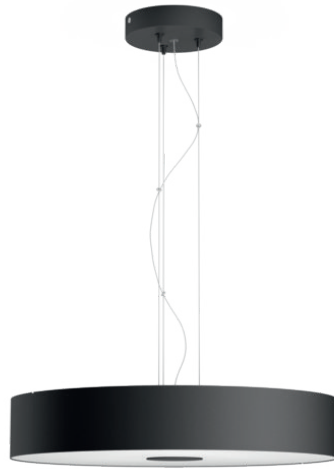

PHILIPS

Fair suspension light

Hue White ambiance

Integrated LED

Bluetooth control via app

Includes dimmer switch

Add Hue Bridge to unlock more

40339/30/P6

Easy smart lighting

The Philips Hue White ambiance Fair pendant in black features up and down lighting in warm-to-cool white light and built-in light recipes for daily routines. Control instantly with the included Hue dimmer switch or Bluetooth. Connect to a Hue Bridge for more smart light features.

Miscellaneous

- Especially designed for: Kitchen
- Style: Contemporary
- Type: Suspension Lights
- EyeComfort: Yes

Product dimensions and weight

- Net weight: 5.530 kg
- Height maximum: 150 cm
- Height minimum: 12 cm
- Length: 44.4 cm
- Width: 44.4 cm