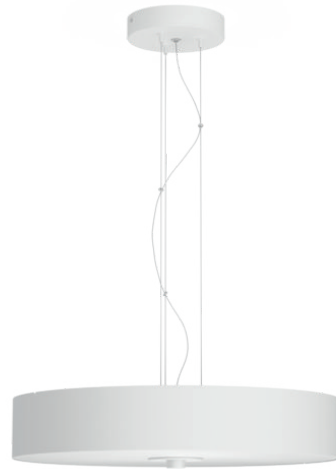

# PHILIPS

Fair suspension light

Hue White ambiance

Integrated LED

Bluetooth control via app

Includes dimmer switch

Add Hue Bridge to unlock more

40339/31/P6

## Easy smart lighting

The Philips Hue White ambiance Fair pendant in white features up and down lighting in warm-to-cool white light and built-in light recipes for daily routines. Control instantly with the included Hue dimmer switch or Bluetooth. Connect to a Hue Bridge for more smart light features.

## Design and finishing

- Color: White
- Material: Metal