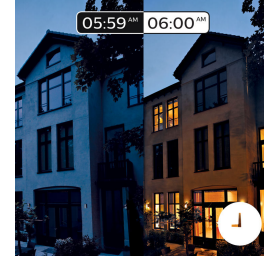

Timers for your convenience

Philips Hue can make it seem like you're home when you're not, using the schedule function in the Philips Hue app. Set the lights to come on at a pre-set time, so the lights are on when you arrive home. You can even set rooms to light up at different times. And of course, you can let the lights turn off gradually in the night, so you never have to worry whether you've left any lights on. Connection with the Philips Hue bridge required for this functionality.