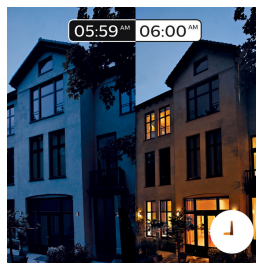

Timers for your convenience

Philips Hue can make it seem like you're home when you're not, using the schedule function in the Philips Hue app. Set the lights to come on at a pre-set time, so the lights are on when you arrive home. You can even set rooms to light up at different times. And of course, you can let the lights turn off gradually in the night, so you never have to worry whether you've left any lights on. Connection with the Philips Hue bridge required for this functionality.

Control it your way

Connect Philips Hue lights with the Philips Hue bridge to enjoy optimal control of lights from your smart devices via the Philips Hue app. Alternatively, add switches to your system to activate your lights. Set timers, notifications, alarms and more for the full Philips Hue experience. Philips Hue works with Amazon Alexa*, Apple HomeKit, Google Home* and DingDong* for a seamless voice control. Turn your lights on and off, change your color ambiances and recall your pre-set scenes conveniently with your voice.

Specifications

Design and finishing

- Color: Champagne Gold
- Material: metal

Miscellaneous

- Especially designed for: Living- & Bedroom
- Style: Contemporary
- Type: Floor lamp
- EyeComfort: No