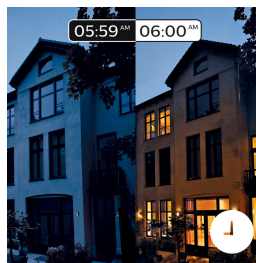

Connect your Philips Hue lights with the bridge to control your lights from your smart phone or tablet via the Philips Hue app.

Timers for your convenience

Philips Hue can make it seem like you're home when you're not, using the schedule function in the Philips Hue app. Set the lights to come on at a pre-set time, so the lights are on when you arrive home. You can even set rooms to light up at different times. And of course, you can let the lights turn off gradually in the night, so you never have to worry whether you've left any lights on. Connection with the Philips Hue bridge required for this functionality.