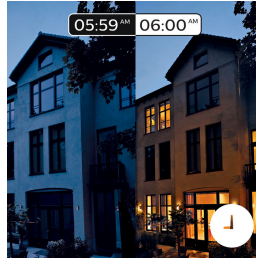

Timers for your convenience

Philips Hue can make it seem like you're home when you're not, using the schedule function in the Philips Hue app. Set the lights to come on at a pre-set time, so the lights are on when you arrive home. You can even set rooms to light up at different times. And of course, you can let the lights turn off gradually in the night, so you never have to worry whether you've left any lights on.