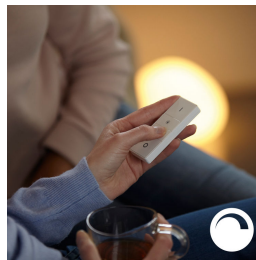

Installation free dimming

Experience guaranteed smooth dimming with Philips Hue. Not too bright. Not too dark. Just right. No need for wires, an electrician or installation