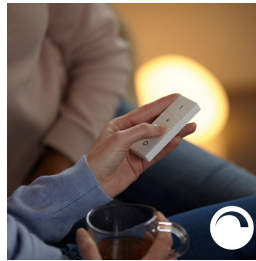

Installation free dimming

Experience guaranteed smooth dimming with Philips Hue. Not too bright. Not too dark. Just right. No need for wires, an electrician or installation