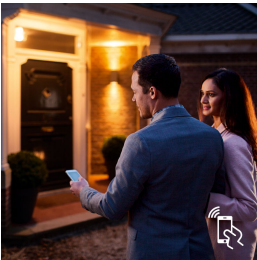

Light for your moments

- Wake up and go to sleep naturally
- Smart control, home and away
- Set timers for your convenience
- Installation free dimming
- Control with your voice
- Create your ambience with warm white to cool daylight
- Relax, read, concentrate and energize with light recipes
- Control it your way

Smart control, home and away

With the Philips Hue iOS and Android apps you can control your lights remotely wherever you are. Check if you have forgotten to switch your lights off before you left your home, and switch them on if you are working late.