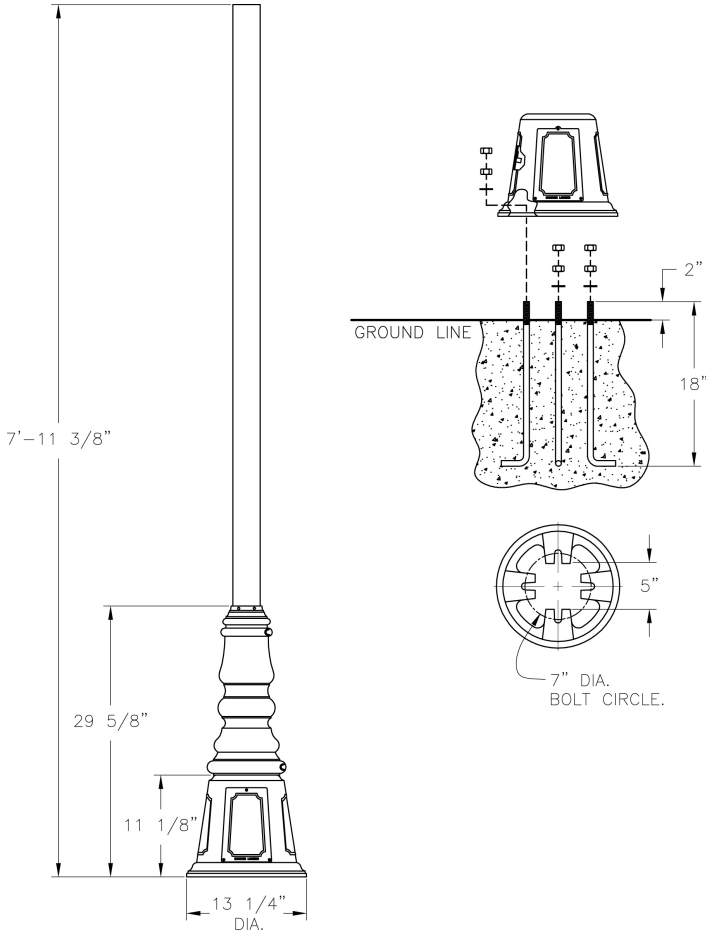

Anchor Base Post (388-) Specification Sheet

Project Name:	Location:	MFG: Hadco
Fixture Type:	Catalog No.:	Qty:

Ordering Guide

Example: 388- 8 ABS B B D

Product Code	388-	Anchor Base Post
Height(s)	8 10	(8 ft.) (10 ft.)
Finish	ABS ACP ARD ASI BLK BRN BRZ FGN GRA IRN RBZ SRT VBZ VCP VGN VTC WBZ WHT	Antique Brass Antique Copper Antique Red Antique Silver Black Brown Bronze Forest Green Granite Ironstone Rustic Bronze Shadow Rust Verde Bronze Verde Copper Verde Vintage Copper Weathered Bronze White
Photoeye (Optional)	B C	120V 208V - 277V
Outlet Location (Optional)	B T	4" from Top of Base 12" from Top of Pole
Outlet Options (Optional)	D G	Standard Duplex GFI Duplex

Specifications

OUTLET:

GFI Duplex Outlet has dual-function indicator light, universal metal weatherproof cover. Weatherproof while in use. Heavy-duty all-metal construction. Lockable security cover. Meets NEC 406.9 (B). Weather resistant. Standard Duplex Outlet has universal metal weatherproof cover. Weatherproof while in use. Heavy-duty all-metal construction. Lockable security cover. Meets NEC 406.9 (B). Weather resistant.

WARRANTY:

Three-year limited warranty.

Tenon/Top:

3" O.D.

Bolt Circle:

7" dia.

Anchor Rods:

Anchor Base Post (388-) Specification Sheet

Project Name:	Location:	MFG: Hadco
Fixture Type:	Catalog No.:	Qty:

(4) 1/2" dia. x 18" long zinc plated steel

Base Dimensions:

13 1/4" dia. x 11 1/8"

Shaft:

3" Straight

Wall Thickness:

.125"