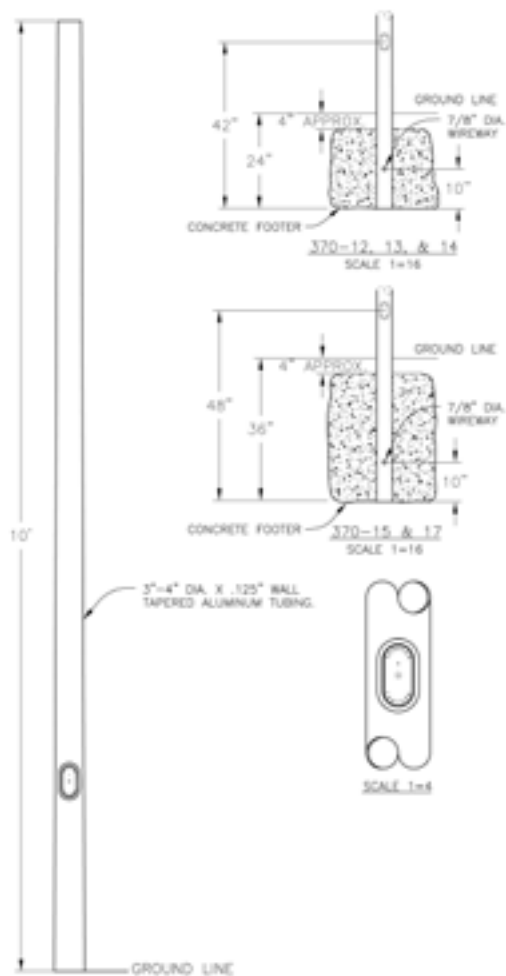

Project: _____

Location: _____

Cat.No: _____

Type: _____

Lamps: _____ Qty: _____

Notes: _____

Ordering Guide

Example: 370- 8 ABS B 0 D

Product Code	370-	Direct Burial Post
Height(s)	8 10 12 14	(8 ft.) (10 ft.) (12 ft.) (14 ft.)
Finish	ABS ACP ARD ASI BLK BRN BRZ FGN GRA IRN RBZ SRT VBZ VCP VGN VTC WBZ WHT	Antique Brass Antique Copper Antique Red Antique Silver Black Brown Bronze Forest Green Granite Ironstone Rustic Bronze Shadow Rust Verde Bronze Verde Copper Verde Vintage Copper Weathered Bronze White
Photoeye (Optional)	B C D	120V 208V - 277V 120V only (for 3" OD Post)
Outlet Location (Optional)	0 T	For Direct Burial & Anchor Base 12" from Top of Pole
Outlet Options (Optional)	D G	Standard Duplex GFI Duplex

WARRANTY:

Three-year limited warranty.

370- Direct burial post

Pole

Specifications

Tenon/Top:

3" O.D.

Shaft:

4" to 3" Tapered

Wall Thickness:

.125"

Height:

8', 10', 12', 14'

Pole EPA Values

Windspeed(mph)	Height			
	8'	10'	12'	14'
80	3.6700	2.1700	1.3000	0.4800
110	1.1300	0.2600	0.0000	0.0000