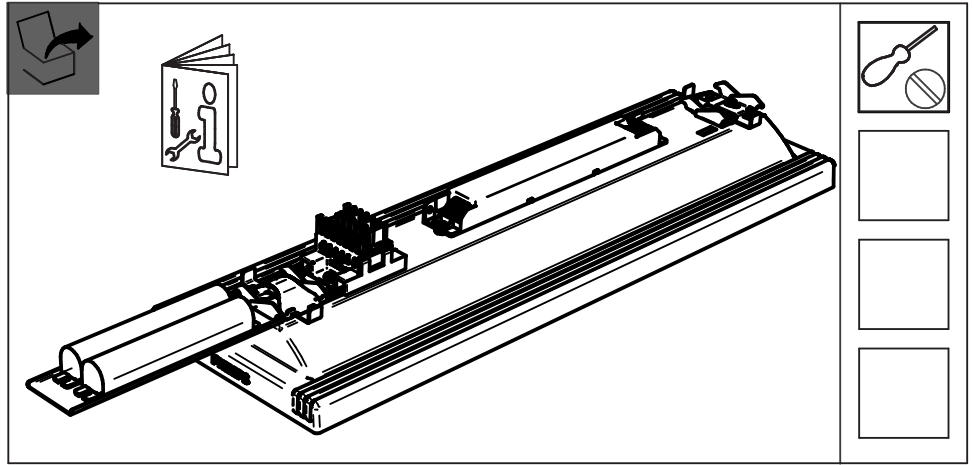

PHILIPS

StoreSet Trunking EL version

SM505S

Lumen package	P (W)	P (W)		Driver			Optics				m ²	kg	
		Type	Max.	PSU	PSD	A20	DA25N	DA25W	DA35W	DA45			MB
LED66S	830	53	55										
	840	49	51										
LED80S	830	66	69	0.1	2.6
	840	61	63										
LED90S	830	77	80										
	840	70	73										

! The luminaire shall be installed by a qualified electrician and wired in accordance with the latest IEE electrical regulations or the national requirements.

! Caution, risk of electric shock. The light source of this luminaire is not replaceable, when the light source reaches its end of life the whole luminaire shall be replaced. The driver shall only be replaced by the manufacturer or his service agent or a similar qualified person.