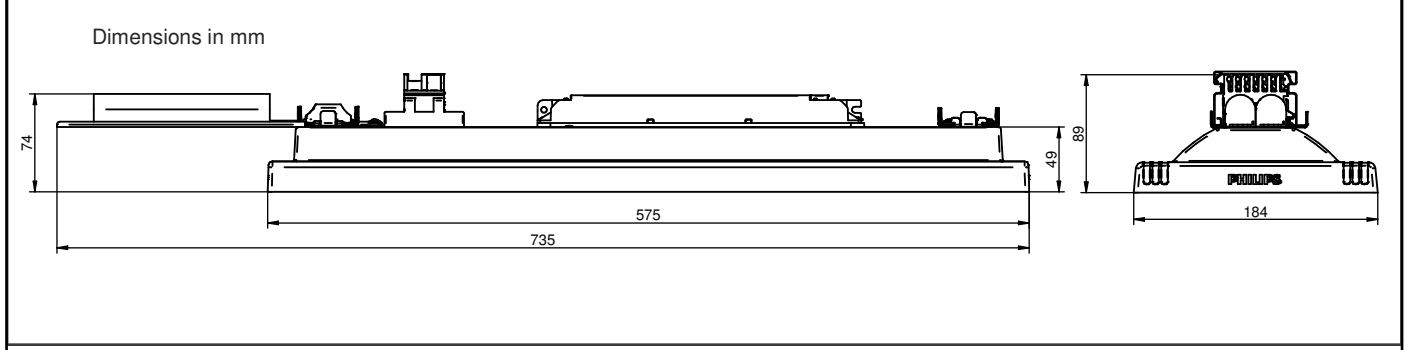

Inrush current

	LED66S/LED80S/LED90S	LED66S/LED80S	LED90S
	Xtitanium 75W 0.12-0.4A 220V 230V	Xtitanium 75W 0.12-0.40A 215V TD CL 230V	Xtitanium 100W 0.15-0.5A 300V iXT TD 230V
Electrical characteristics			
I max (A)	22	19	4.5
Tref (µs)	275	280	100
Luminaire max.			
BCM			
B-16 A	24	24	18
	PSU	PSD	PSD