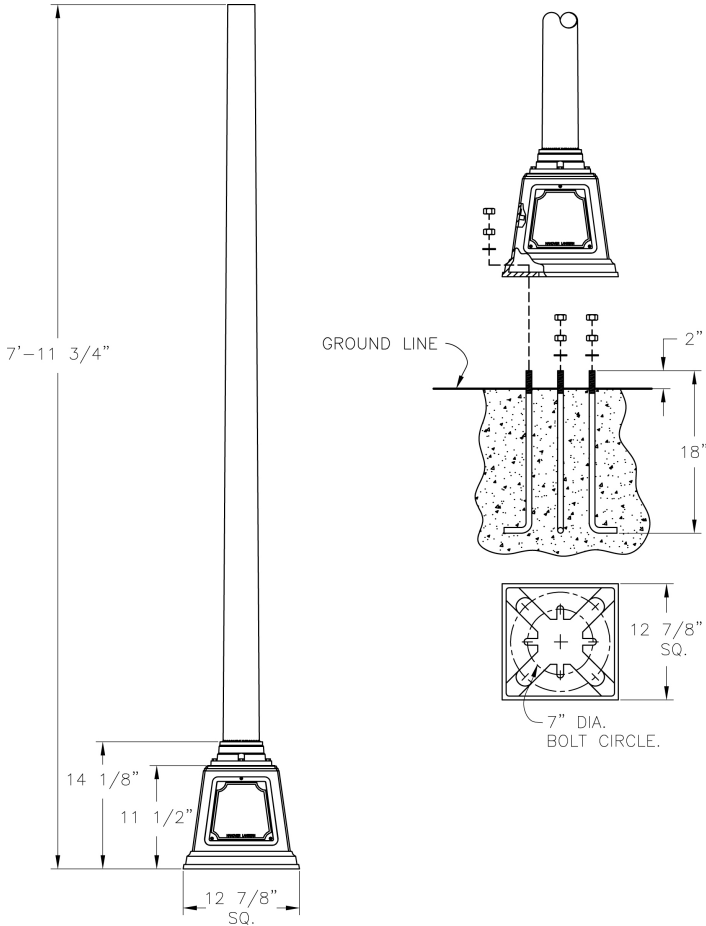

Anchor Base Post (377-) Specification Sheet

Project Name:	Location:	MFG: Hadco
Fixture Type:	Catalog No.:	Qty:

Ordering Guide

Example: 377- 8 ABS B B D

Product Code	377-	Anchor Base Post
Height(s)	8 10 12	(8 ft.) (10 ft.) (12 ft.)
Finish	ABS ACP ARD ASI BLK BRN BRZ FGN GRA IRN RBZ SRT VBZ VCP VGN VTC WBZ WHT	Antique Brass Antique Copper Antique Red Antique Silver Black Brown Bronze Forest Green Granite Ironstone Rustic Bronze Shadow Rust Verde Bronze Verde Copper Verde Vintage Copper Weathered Bronze White
Photoeye (Optional)	B C	120V 208V - 277V
Outlet Location (Optional)	B T	4" from Top of Base 12" from Top of Pole
Outlet Options (Optional)	D G	Standard Duplex GFI Duplex

Specifications

OUTLET:

GFI Duplex Outlet has dual-function indicator light, universal metal weatherproof cover. Weatherproof while in use. Heavy-duty all-metal construction. Lockable security cover. Meets NEC 406.9 (B). Weather resistant. Standard Duplex Outlet has universal metal weatherproof cover. Weatherproof while in use. Heavy-duty all-metal construction. Lockable security cover. Meets NEC 406.9 (B). Weather resistant.

WARRANTY:

Three-year limited warranty.

Tenon/Top:

3" O.D.

Bolt Circle:

7" dia.

Anchor Rods:

Anchor Base Post (377-) Specification Sheet

Project Name:	Location:	MFG: Hadco
Fixture Type:	Catalog No.:	Qty:

(4) 1/2" dia. x 18" long zinc plated steel

Base Dimensions:

12 7/8" sq. x 11 1/2"

Shaft:

4" to 3" Tapered

Wall Thickness:

.125"