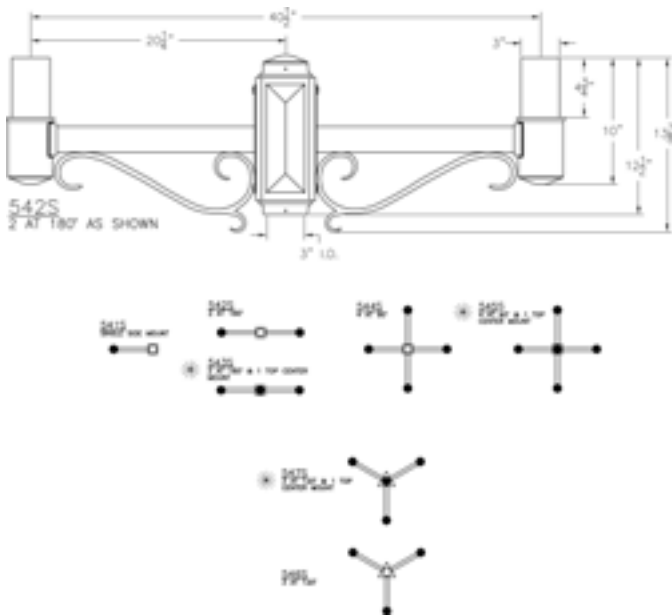

Project: _____

Location: _____

Cat.No: _____

Type: _____

Lamps: _____ Qty: _____

Notes: _____

Ordering Guide

Example: 541S thru 547S ABS

Product Code	541S thru 547S	Post Top Bracket Arms
Finish	ABS	Antique Brass
	ACP	Antique Copper
	ARD	Antique Red
	ASI	Antique Silver
	BLK	Black
	BRN	Brown
	BRZ	Bronze
	FGN	Forest Green
	GRA	Granite
	IRN	Ironstone
	RBZ	Rustic Bronze
	SRT	Shadow Rust
	VBZ	Verde Bronze
	VCP	Verde Copper
	VGN	Verde
	VTC	Vintage Copper
	WBZ	Weathered Bronze
	WHT	White

Specifications

CONSTRUCTION:

Cast aluminum bracket arms with decorative scrolls, cast aluminum center hub with removable cast aluminum cap, welded construction. When center mount is specified, 1 piece of 3" dia. x .125" Wall at 12" long aluminum tubing supplied instead of top cap. Tubing protrudes out of center hub 8".

MOUNTING:

Bracket arms fit over 3" O.D. post or tenon. See specification sheet for other bracket options.