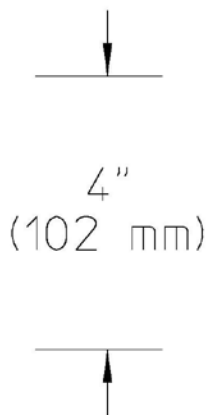

Project: _____
 Location: _____
 Cat.No: _____
 Type: _____
 Lamps: _____ Qty: _____
 Notes: _____

Ordering Guide

Example: TM3 H

Product Code	TM3	Tree Mount J-Box
Finish	H G	Bronze Verde

Specifications

ACCESSORIES: