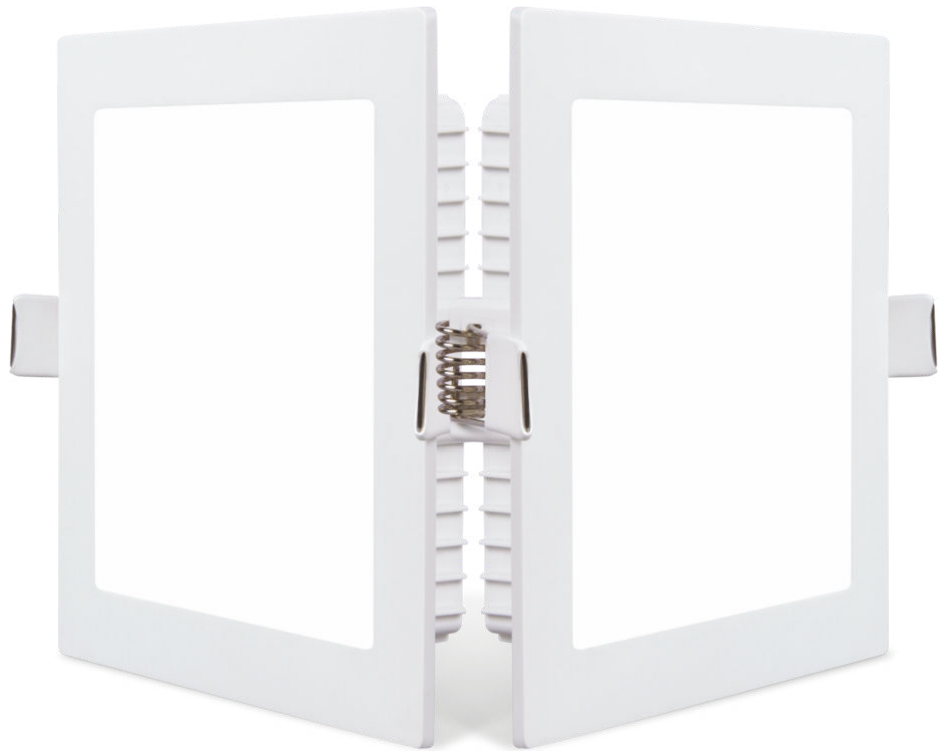

PHILIPS

Downlight

Functional

Prime Plus

White

8718699689988

High quality LED light designed to last for years

Philips LED luminaires provide light that is designed for the comfort of your eyes.

Easy to experience

- Ideal for rooms with low ceilings, makes for an unobtrusive and subtle fixture.

Light effect

- Bright light with uniform distribution

Premium quality

- EyeComfort - light that's easy on the eyes

Durability

- Long life span up to 25,000 hours

Highlights

Suitable for low ceilings Slim design Bright light with uniform distribution

To really light up your rooms, choose this uniform distribution light which throws light evenly across the space.

- Dimmable with remote control: No
- LED integrated: Yes
- Remote control included: No
- Centerpiece: Yes

Light characteristics

- Beam angle: 120 degree(s)
- Color rendering index (CRI): 80

Miscellaneous