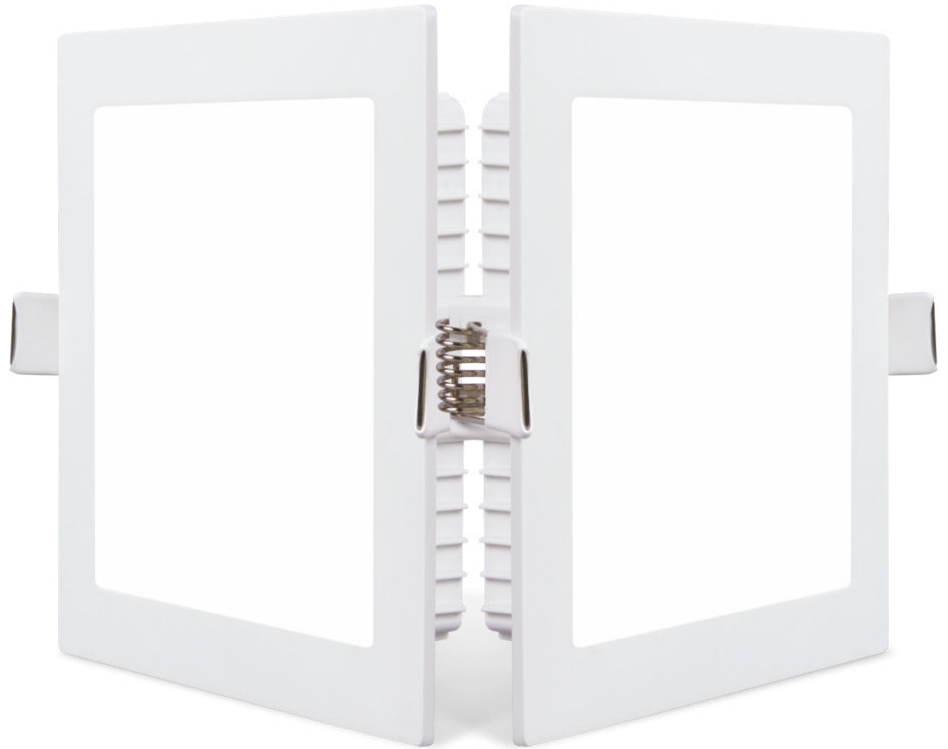

PHILIPS

Downlight

Functional

Prime Plus

White

8718699690007

High quality LED light designed to last for years

Philips LED luminaires provide light that is designed for the comfort of your eyes.

Easy to experience

- Ideal for rooms with low ceilings, makes for an unobtrusive and subtle fixture.

Light effect

- Bright light with uniform distribution

Premium quality

- EyeComfort - light that's easy on the eyes

Durability

- Long life span up to 25,000 hours

Highlights

Suitable for low ceilings Slim design Bright light with uniform distribution

To really light up your rooms, choose this uniform distribution light which throws light evenly across the space.

- Dimmable with remote control: No
- LED integrated: Yes
- Remote control included: No
- Centerpiece: Yes

Light characteristics

- Beam angle: 120 degree(s)
- Color rendering index (CRI): 80

Miscellaneous