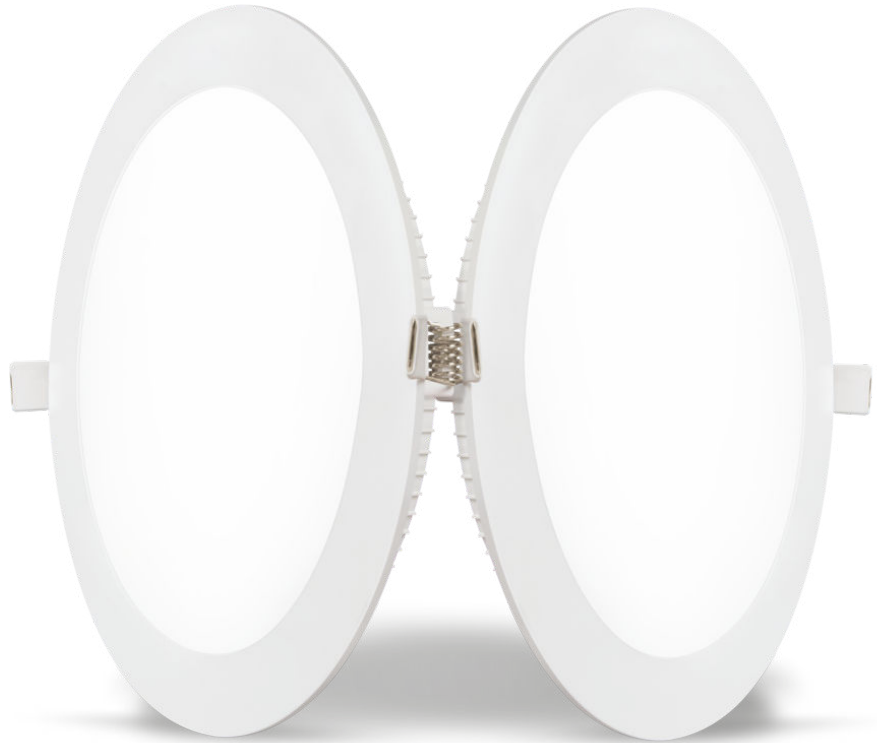

PHILIPS

Downlight

Functional

Prime Plus

White

8718699690182

High quality LED light designed to last for years

Philips LED luminaires provide light that is designed for the comfort of your eyes.

Easy to experience

- Ideal for rooms with low ceilings, makes for an unobtrusive and subtle fixture.

Light effect

- Bright light with uniform distribution

Premium quality

- EyeComfort - light that's easy on the eyes

Durability

- Long life span up to 25,000 hours

Highlights

Suitable for low ceilings Slim design Bright light with uniform distribution

To really light up your rooms, choose this uniform distribution light which throws light evenly across the space.

Long life span up to 25,000 hours

Philips LED technology extends your product's lifetime up to 25,000 hours

Specifications

Design and finishing

- Color: White
- Material: plastic

Extra feature/accessory incl.