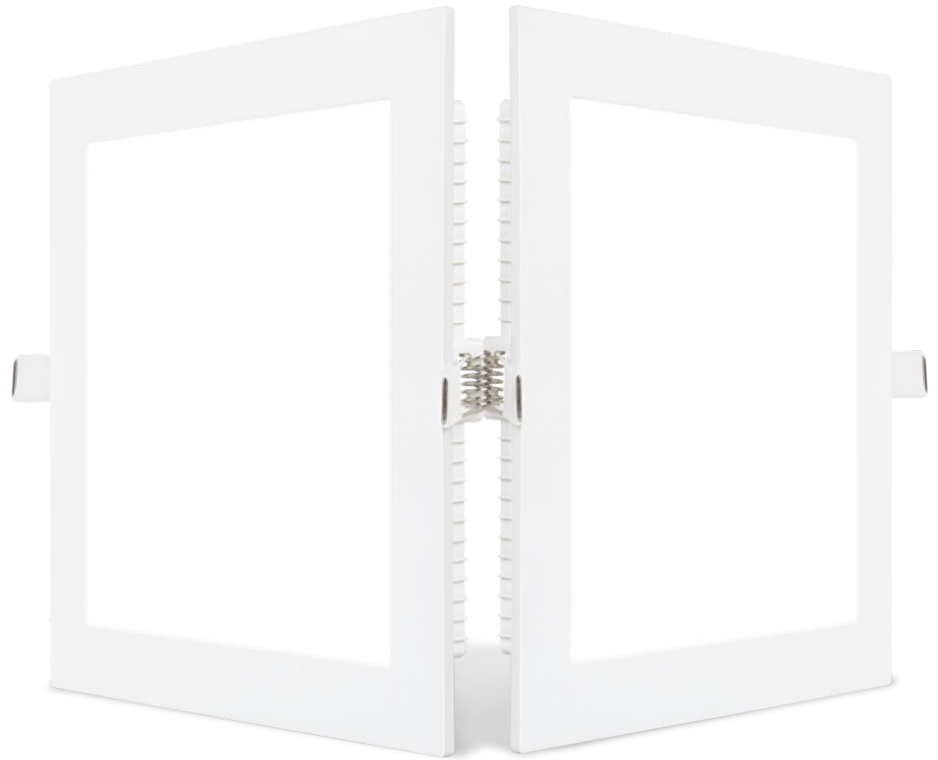

# PHILIPS

Downlight

Functional

Prime Plus

White

8718699690229

### **Easy to experience**

- Ideal for rooms with low ceilings, makes for an unobtrusive and subtle fixture.

## Suitable for low ceilings Slim design Bright light with uniform distribution

To really light up your rooms, choose this uniform distribution light which throws light evenly across the space.

## Design and finishing

- Color: White
- Material: plastic