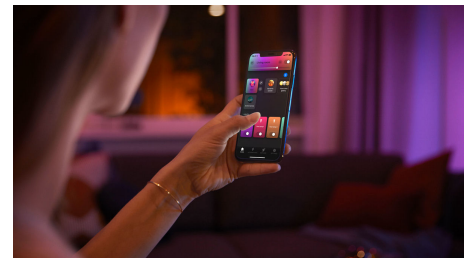

Extendible up to 33 feet

Extend your Philips Hue Lightstrip Plus up to 33 feet by adding 40 inch extensions to cover larger surfaces and enable wider applications. From bright cove lighting to ambient navigation light in your hallway or stairs, anything is possible. Philips Hue Lightstrip Plus gives you full color consistency from the first to the last extension.

Extendible up to 10 meters

Extend your Philips Hue Lightstrip Plus up to 10 meters by adding 1 meter extensions* to cover larger surfaces and enable wider applications. From bright cove lighting to ambient navigation light in your hallway or stairs, anything is possible. Philips Hue lightstrip plus gives you full color consistency from the first to the last extension.*Can only be extended with the Bluetooth-compatible version.

Control up to 10 lights with the Bluetooth app

With the Hue Bluetooth app, you can control your Hue smart lights in a single room of your home. Add up to 10 smart lights and control them all with just the touch of a button on your mobile device.