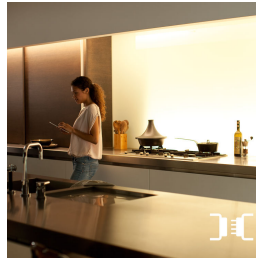

Extendible up to 33 feet

Extend your Philips Hue Lightstrip Plus up to 33 feet by adding 40 inch extensions to cover larger surfaces and enable wider applications. From bright cove lighting to ambient navigation light in your hallway or stairs, anything is possible. Philips Hue Lightstrip Plus gives you full color consistency from the first to the last extension.