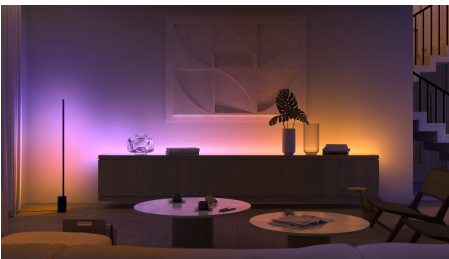

Create a personalized experience with colorful smart light

Transform your home with over 16 million colors, instantly creating the right atmosphere for any event. With the touch of a button, you can set a festive mood for a party, turn your living room into a movie theater, enhance your home decor with color accents, and much more.

Specifications

Design and finishing

- Color: Multi Color
- Material: Silicone

Environmental

- Operational humidity: 5% <H<95% (non condensing)
- Operational temperature: -20°C to 45°C