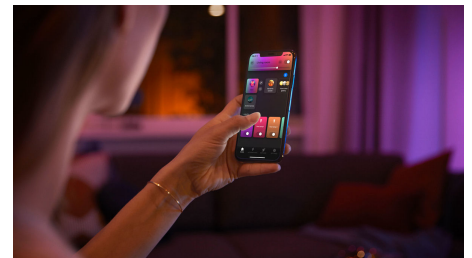

Extendible up to 33 feet

Extend your Philips Hue Lightstrip Plus up to 33 feet by adding 40 inch extensions to cover larger surfaces and enable wider applications. From bright cove lighting to ambient navigation light in your hallway or stairs, anything is possible. Philips Hue Lightstrip Plus gives you full color consistency from the first to the last extension.

Extendible up to 10 meters

Extend your Philips Hue Lightstrip Plus up to 10 meters by adding 1 meter extensions* to cover larger surfaces and enable wider applications. From bright cove lighting to ambient navigation light in your hallway or stairs, anything is possible. Philips Hue lightstrip plus gives you full color consistency from the first to the last extension.*Can only be extended with the Bluetooth-compatible version.

Control up to 10 lights with the Bluetooth app

With the Hue Bluetooth app, you can control your Hue smart lights in a single room of your home. Add up to 10 smart lights and control them all with just the touch of a button on your mobile device.