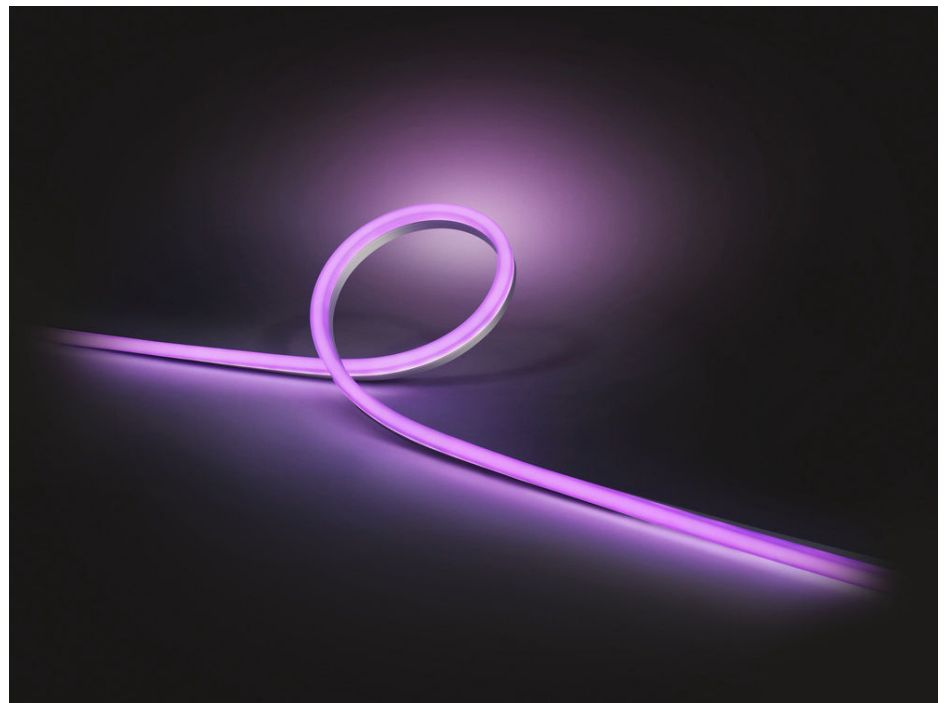

## Limitless possibilities

Personalize your outdoor space with a Philips Hue outdoor lightstrip. With its perfectly diffused glow, the flexible outdoor LED strip is ideal for direct and indirect lighting.