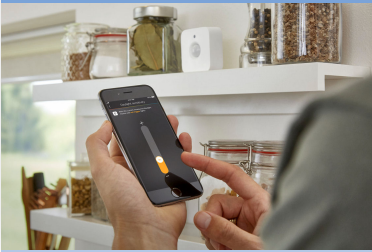

PHILIPS

Motion sensor

Hue

Wireless installation

Smart control

Automates your lights

Mounts anywhere

8718699721749