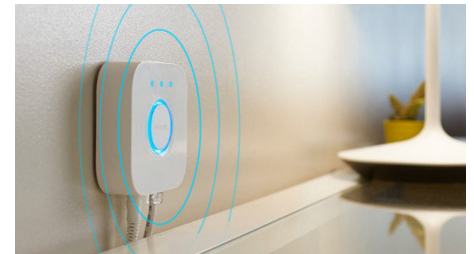

Requires a Philips Hue Bridge

This product requires a connection to the Hue Bridge (not included).

Specifications

Design and finishing

- Color: white
- Material: plastic

Environmental

- Operational humidity: suitable for use in indoor
- Operational temperature: 0°C - 40°C

Extra feature/accessory incl.

- Portable: Yes

Guarantee

- 2 years: Yes