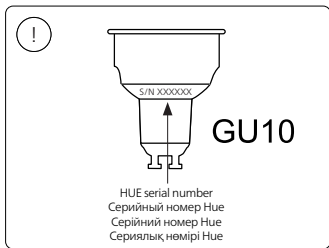

Incl./Вкл.

1 x CR2032

Excl./Искл.

Signify

I.B.R.S. / C.C.R.I. Numéro 10461
5600 VB Eindhoven,
the Netherlands
☎00800-74454775

Signify Australia Limited

65 Epping Road, North Ryde,
NSW, 2113 Australia
Toll Free number: 1300 304 404

Signify New Zealand Limited

123 Carlton Gore Road
Newmarket, Auckland 1023
New Zealand
Tel: 0800 454 448

© 2022 Signify Holding
All rights reserved

www.philips-hue.com

4404 029 05305

Last update: 01/2022

929003045701 Runner Hue bar/tube black