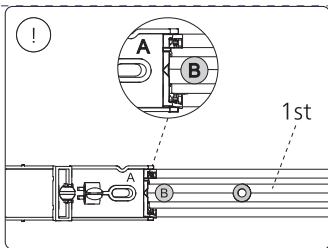

Power supply | Ceiling 2-point

Power supply | Ceiling 1-point

Bracket | with ceiling box cover

Connector | Corner external

Connector | Corner internal

Connector | Straight

Rail

(2)

Rail cover

End-cap

5x25

Excl./Искл.

installation option

3a

3b

10

12

GO TO 13

GO TO 18

GO TO 23

GO TO 28

13

14

15