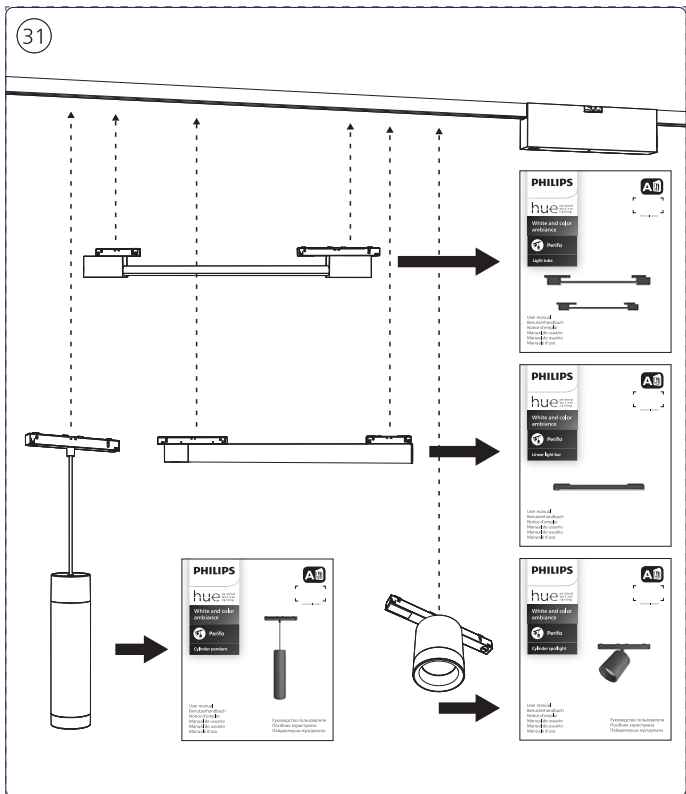

Power supply | Ceiling 2-point

Power supply | Ceiling 1-point

Bracket | with ceiling box cover

Connector | Corner external

Connector | Corner internal

Connector | Straight

Rail

(2)

12

GO TO 13

GO TO 18

GO TO 23

GO TO 28

13

14

15

20

22

23

24

27

31

!

32