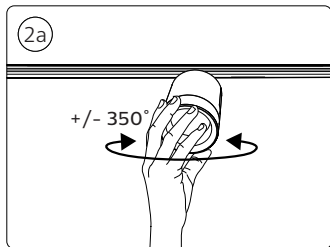

IP20

Signify
I.B.R.S. / C.C.R.I. Numéro 10461
5600 VB Eindhoven,
the Netherlands
☎00800-74454775

© 2022 Signify Holding
All rights reserved

929003115701 - Hue Perifo cylinder spotlight B
929003115801 - Hue Perifo cylinder spotlight W