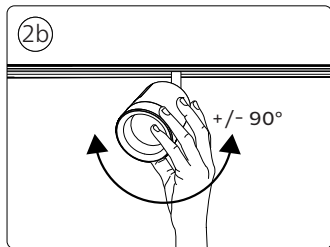

IP20

Signify
I.B.R.S. / C.C.R.I. Numéro 10461
5600 VB Eindhoven,
the Netherlands
☎00800-74454775

© 2022 Signify Holding
All rights reserved

929003115701 - Hue Perifo cylinder spotlight B
929003115801 - Hue Perifo cylinder spotlight W