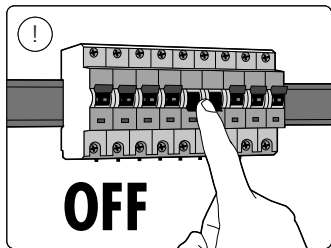

IP20

Signify
I.B.R.S. / C.C.R.I. Numéro 10461
5600 VB Eindhoven,
the Netherlands
☎00800-74454775

© 2022 Signify Holding
All rights reserved

929003115701 - Hue Perifo cylinder spotlight B
929003115801 - Hue Perifo cylinder spotlight W