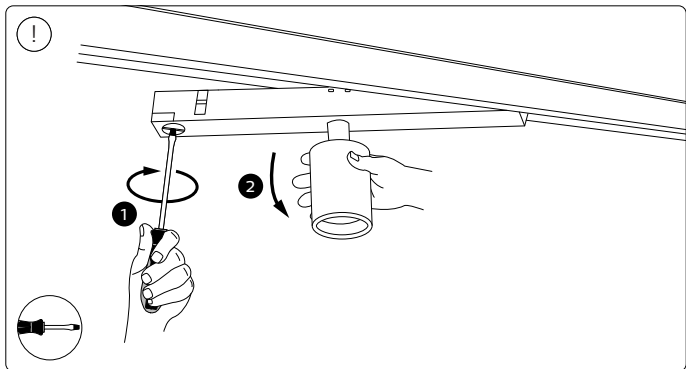

IP20

Signify
I.B.R.S. / C.C.R.I. Numéro 10461
5600 VB Eindhoven,
the Netherlands
☎00800-74454775

© 2022 Signify Holding
All rights reserved

929003115701 - Hue Perifo cylinder spotlight B
929003115801 - Hue Perifo cylinder spotlight W