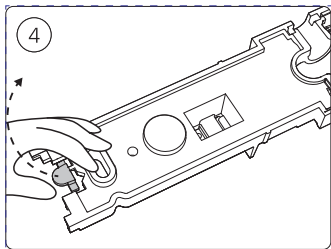

Power supply | Ceiling 2-point

Power supply | Ceiling 1-point

Bracket | with ceiling box cover

Connector | Corner external

Connector | Corner internal

Connector | Straight

Rail

(2)

Rail cover

End-cap

5x25

Excl./Искл.

installation option

3a

3b

10

12

GO TO 13

GO TO 18

GO TO 23

GO TO 28

13

14

15