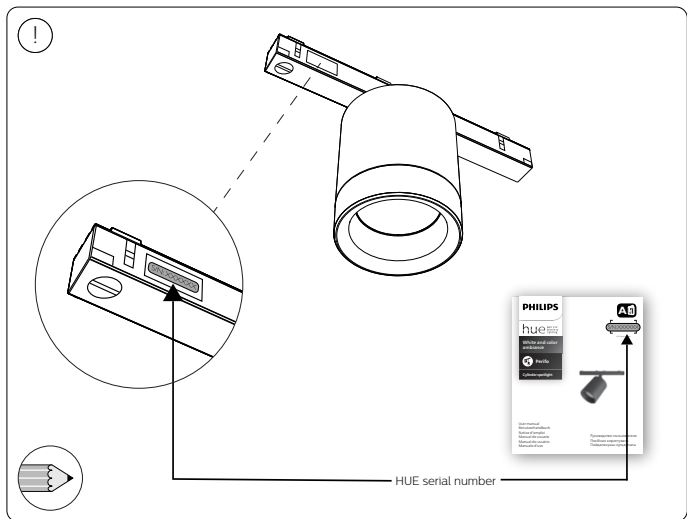

IP20

Signify
I.B.R.S. / C.C.R.I. Numéro 10461
5600 VB Eindhoven,
the Netherlands
☎00800-74454775

© 2022 Signify Holding
All rights reserved

929003115701 - Hue Perifo cylinder spotlight B
929003115801 - Hue Perifo cylinder spotlight W