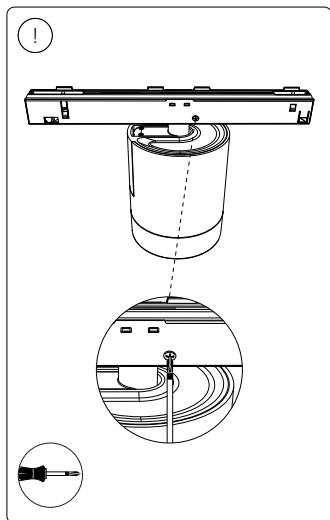

IP20

Signify
I.B.R.S. / C.C.R.I. Numéro 10461
5600 VB Eindhoven,
the Netherlands
☎00800-74454775

© 2022 Signify Holding
All rights reserved

929003115701 - Hue Perifo cylinder spotlight B
929003115801 - Hue Perifo cylinder spotlight W