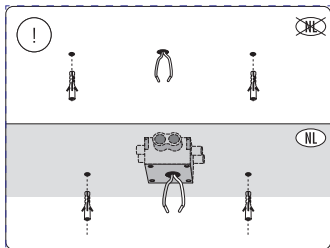

Power supply | Ceiling 2-point

Power supply | Ceiling 1-point

Bracket | with ceiling box cover

Connector | Corner external

Connector | Corner internal

Connector | Straight

Rail

(2)

Rail cover

End-cap

5x25

Excl./Искл.

installation option

3a

3b

10

12

GO TO 13

GO TO 18

GO TO 23

GO TO 28

13

14

15