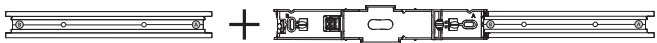

Rail cover

End-cap

5x25

Excl./Искл.

installation option

3a

3b

10

12

GO TO 13

GO TO 18

GO TO 23

GO TO 28

13

14

15