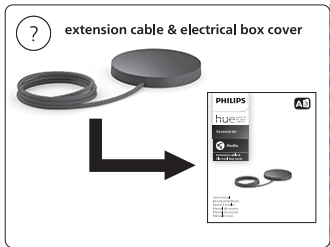

Rail cover

End-cap

5x25

Excl./Искл.

installation option

3a

3b

10