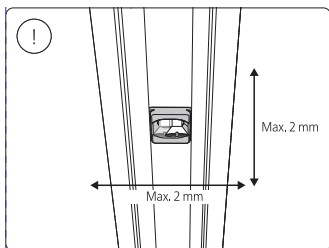

Rail cover

End-cap

5x25

Excl./Искл.

installation option

3a

3b

10