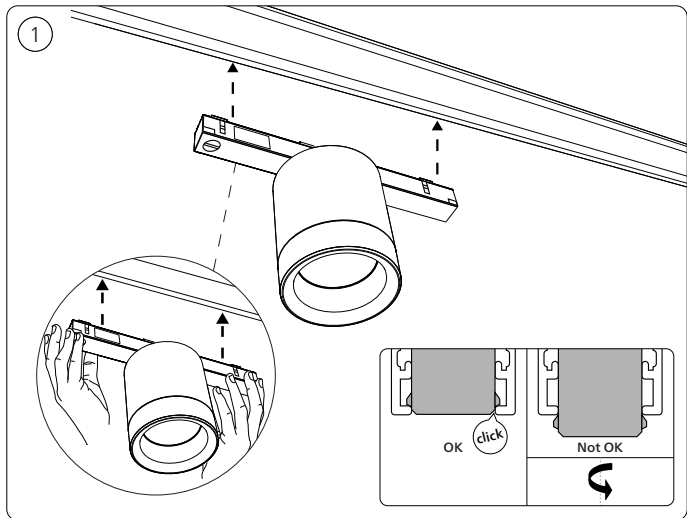

IP20

Signify
I.B.R.S. / C.C.R.I. Numéro 10461
5600 VB Eindhoven,
the Netherlands
☎00800-74454775

© 2022 Signify Holding
All rights reserved

929003115701 - Hue Perifo cylinder spotlight B
929003115801 - Hue Perifo cylinder spotlight W