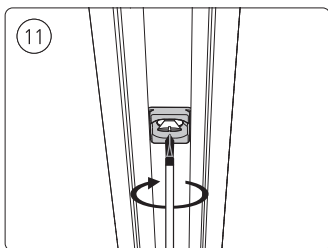

Power supply | Ceiling 2-point

Power supply | Ceiling 1-point

Bracket | with ceiling box cover

Connector | Corner external

Connector | Corner internal

Connector | Straight

Rail

(2)

Rail cover

End-cap

5x25

Excl./Искл.

installation option

3a

3b

10

12

GO TO 13

GO TO 18

GO TO 23

GO TO 28

13

14

15