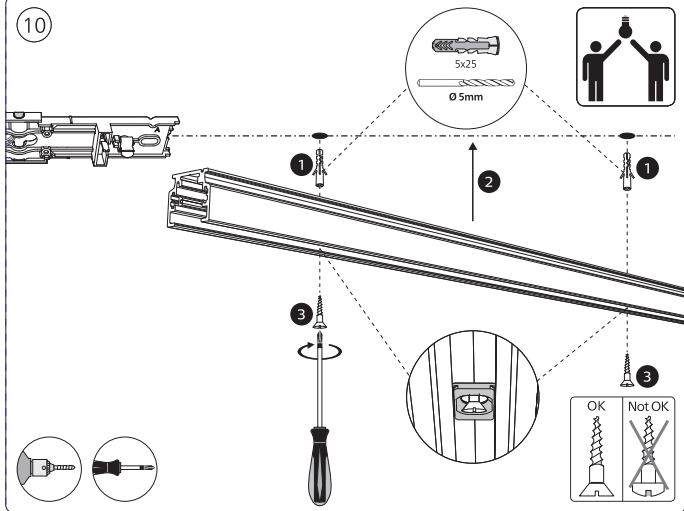

Power supply | Ceiling 2-point

Power supply | Ceiling 1-point

Bracket | with ceiling box cover

Connector | Corner external

Connector | Corner internal

Connector | Straight

Rail

(2)

Rail cover

End-cap

5x25

Excl./Искл.

installation option

3a

3b

10

12

GO TO 13

GO TO 18

GO TO 23

GO TO 28

13

14

15