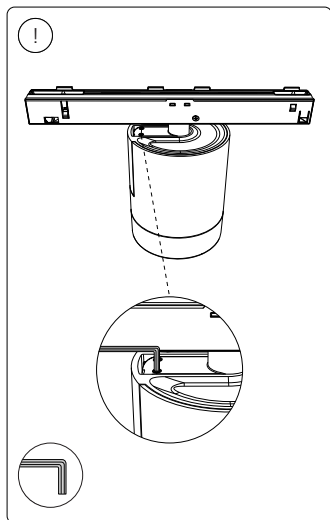

IP20

Signify
I.B.R.S. / C.C.R.I. Numéro 10461
5600 VB Eindhoven,
the Netherlands
☎00800-74454775

© 2022 Signify Holding
All rights reserved

929003115701 - Hue Perifo cylinder spotlight B
929003115801 - Hue Perifo cylinder spotlight W