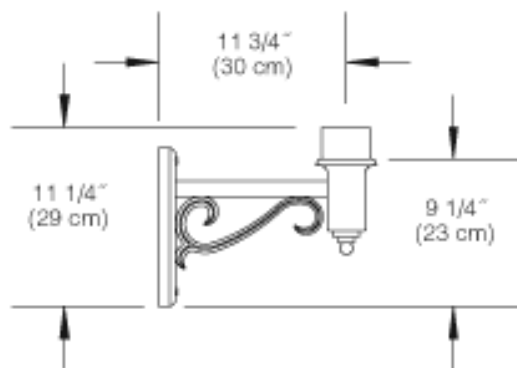

Project: _____

Location: _____

Cat.No: _____

Type: _____

Lamps: _____ Qty: _____

Notes: _____

Ordering Guide

Example: PTW2285 A

Product Code	PTW2285	Wall Mount
Finish	A	Black
	B	White
	G	Verde
	H	Bronze
	J	Green

Specifications

HOUSING:

356 HM high-strength, low-copper, proprietary cast aluminum alloy .

FINISH:

Thermoset polyester powdercoat is electrostatically applied after a five-stage conversion cleaning process and bonded by heat fusion thermosetting. Laboratory tested for superior weatherability and fade resistance in accordance with ASTM B117 specifications. For larger projects where a custom color is required, contact the factory for more information.

WARRANTY:

Three-year limited warranty.

Height :

11 1/4" (29 cm)

Length:

11 3/4" (30 cm)