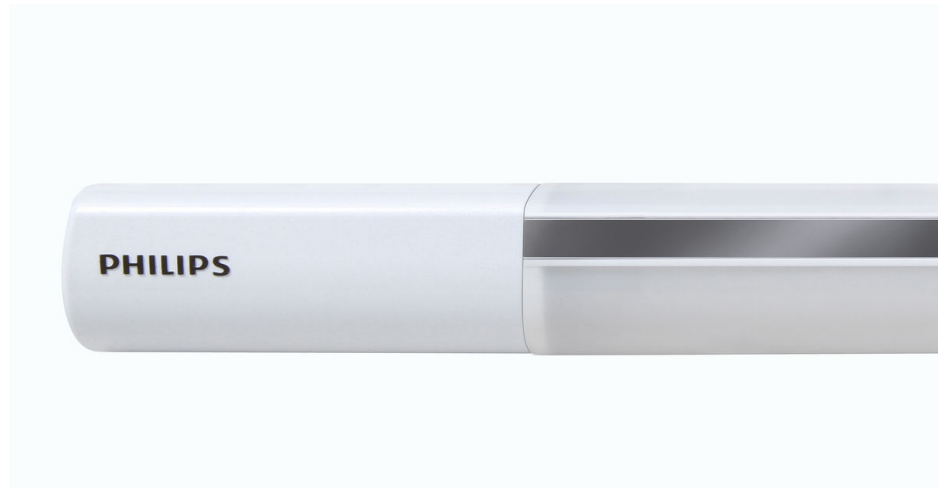

PHILIPS

Ceiling light

myLiving

TwinGlow

White

919515813972

Set your desired ambiance at your fingertips

Light up your space with Philips EyeComfort LED ceiling light that provides a comfortable light source and ease to your eyes.

Premium aesthetic elegant chrome finish

The elegant chrome finish on this item adds a touch of timeless sophistication to any space.

Specifications

Design and finishing

- Color: White
- Material: PC

Extra feature/accessory incl.

- Adjustable spot head: No
- Dimmable with remote control: No
- LED integrated: Yes
- Remote control included: No
- Centerpiece: Yes

Light characteristics

- Color rendering index (CRI): 80

Miscellaneous

- Especially designed for: Living- & Bedroom

Product dimensions & weight

- Height: 4 cm
- Length: 122 cm
- Net weight: 0.4 kg
- Width: 3 cm

Service

- Warranty: 1 year(s)

Technical specifications

- Lifetime up to: 15,000 hour(s)
- Total lumen output fixture: 2000
- Light color: 3000
- Mains power: 220-243
- Fixture dimmable: No
- LED: Yes
- Built in LED: Yes
- Wattage bulb included: 20
- IP code: IP23
- Class of protection: Class II