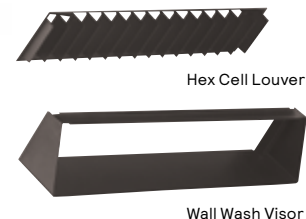

Fixture Complete luminaire = Fixture + Accessory (1 optional) example: LLF230AL

Series	Lumen	CCT	Finish
LLF LightFlood LED Wall Washer	2 2000lm	27 2700K¹	WH Matte White
	4 4000lm	30 3000K	BK Matte Black
		40 4000K	AL Aluminum

1. For 2700L (27) CCT option, consult with factory (not available with LLF2).

Accessories

Series	Finish	Description
LLF2LV Hex Cell Louver	BK Matte Black	Designed to provide additional light shielding and reduce lamp glare when needed.
LLF2VS Wall Wash Visor	WH Matte White BK Matte Black AL Aluminum	Designed with interior reflector to direct light toward surface to create a washing effect.

Note: Contact factory for competitor adaptor options.