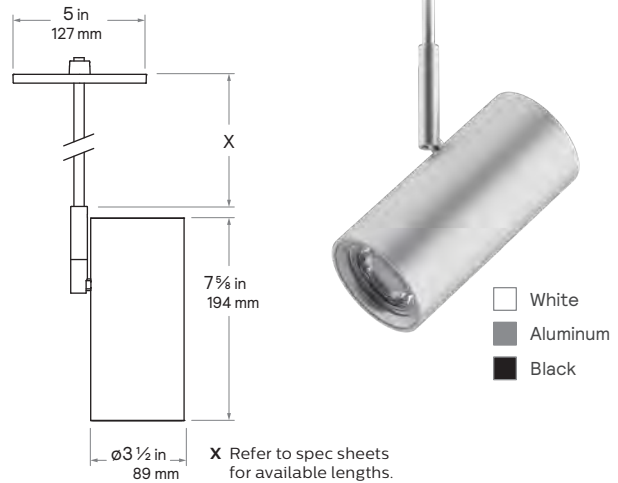

Adjustable Accent

3-inch Round (stem)