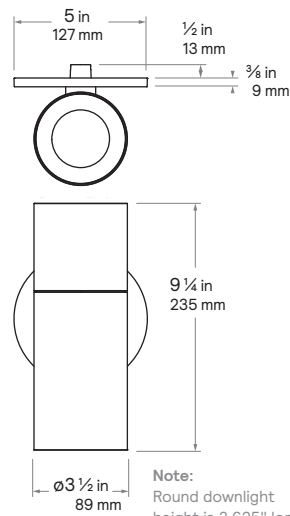

# Wall-mount

**Direct Downlight & Wall Wash**  
2-inch Round

- White
- Aluminum
- Black

**Direct Downlight & Wall Wash**  
3-inch Round

- White
- Aluminum
- Black

**Direct/Indirect Downlight & Wall Wash**  
2-inch Round

- White
- Aluminum
- Black

Note:  
Round downlight  
height is 2.75" longer.

**Direct/Indirect Downlight & Wall Wash**  
3-inch Round

- White
- Aluminum
- Black

Note:  
Round downlight  
height is 3.625" longer.