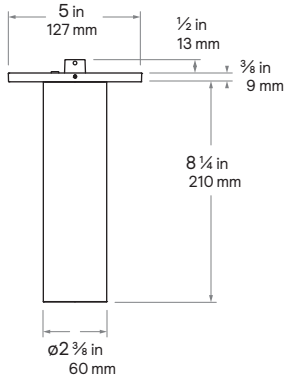

Ceiling-mount

Downlight & Wall Wash

2-inch Round