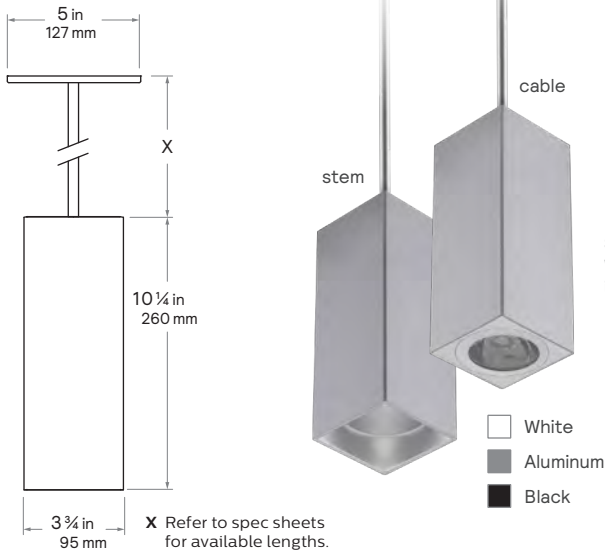

Downlight & Wall Wash

3-inch Square (stem or cable)