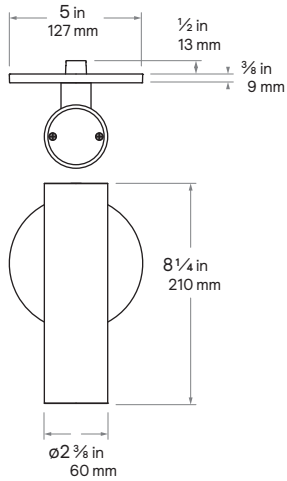

Wall-mount

Direct Downlight & Wall Wash
2-inch Round

- ☐ White
- ☒ Aluminum
- ☐ Black