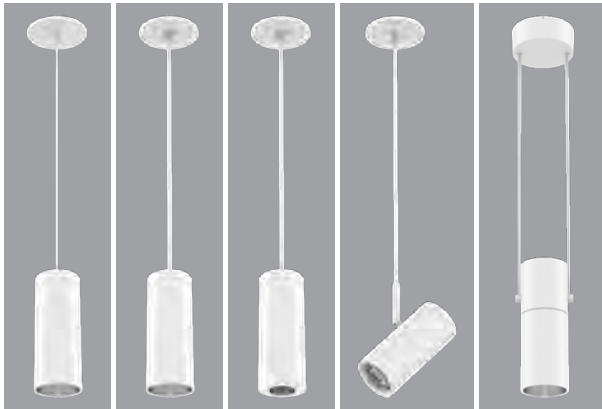

Pendant-mount

Downlight
with cable

Downlight
with stem

Wall Wash
with stem

Adjustable
Accent
with stem

Suspended
with cable
(up/down)

3-inch Cylinders

Square aperture product offering