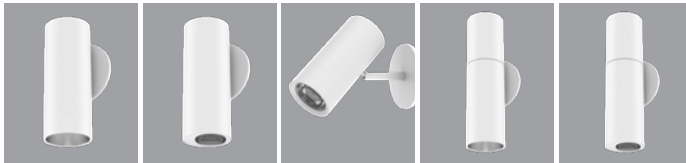

Wall-mount

Downlight
(direct/indirect)

Wall Wash
(direct/indirect)

Adjustable
Accent

Downlight
(direct/indirect)

Wall Wash
(direct/indirect)