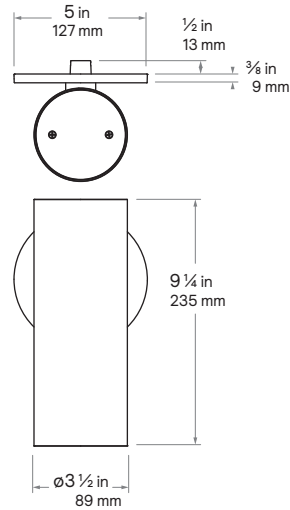

Direct Downlight & Wall Wash
3-inch Round

- ☐ White
- ☒ Aluminum
- ☐ Black