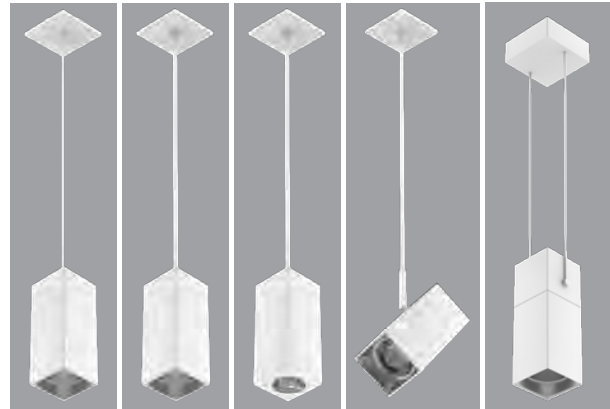

Pendant-mount

Downlight
with cable

Downlight
with stem

Wall Wash
with stem

Adjustable
Accent
with stem

Suspended
with cable
(up/down)