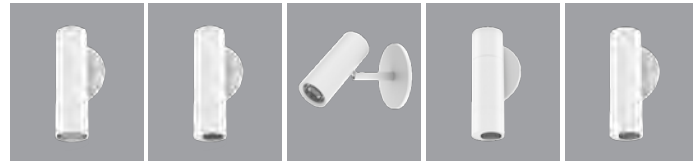

Wall-mount

Downlight
(direct/indirect)

Wall Wash
(direct/indirect)

Adjustable
Accent

Downlight

Wall Wash