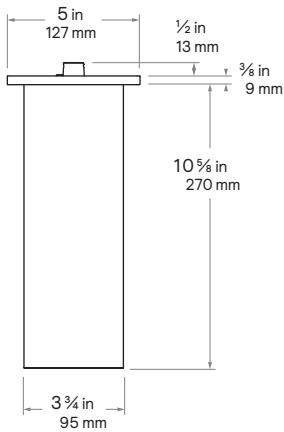

### Downlight & Wall Wash

3-inch Square

Note:  
Square Wall  
Wash height  
is 1" shorter.

- White
- Aluminum
- Black