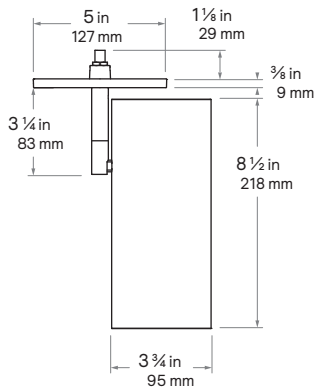

Adjustable Accent

3-inch Square

- White
- Aluminum
- Black

Downlight & Wall Wash

Beams: (downlight)

- Narrow
- Medium
- Wide

Finishes:

- Specular Clear
- Comfort Clear
- Comfort Clear Diffuse
- Champagne Bronze
- White Paint
- Black Anodized
- Black Textured
- White Textured

Shared Features

Aperture:

- 2" round
- 3" round
- 3" square

Canopy:

- 5" round 0.375" depth
- 5" square 0.375" depth
- 5" round 2" depth
- 5" square 2" depth

Efficacy:

- up to 76lm/w

Lumens:

- 600-2000

Watts:

- 13-29 W

Volts:

- 120/277V (50/60Hz)

CRI / CCT:

- 90 CRI / 2700K
- 90 CRI / 3000K
- 90 CRI / 3500K
- 90 CRI / 4000K
- 90 CRI / 3000K - 1800K

Dimming:

- 0-10 V 1%
- Electronic Low Voltage (ELV)
- Lutron PEQ EcoSystem 0.1%
- Lutron PEQ PEQ EcoSystem 1%

Lifetime:

- 56,000 hrs (L70)

Warranty:

- 5 year

Adjustable Accent

Beams:

- Spot
- Narrow Flood
- Flood

Accessories: (3" only)

- Accessory Holder
- Hex cell Louver
- Snoot