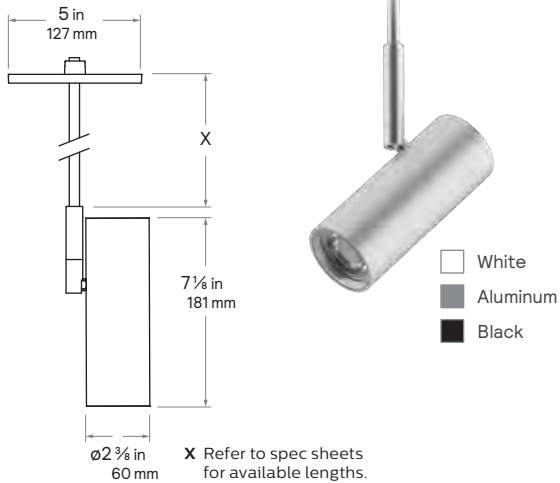

Adjustable Accent

2-inch Round (stem)