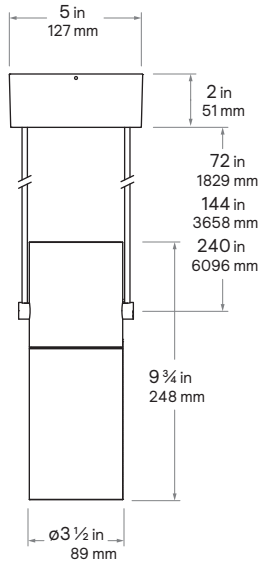

Suspended-mount

Up/Down Downlight & Wall Wash
3-inch Round