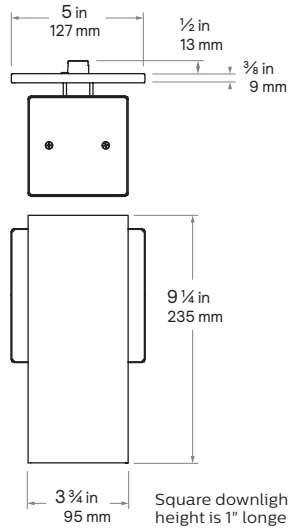

Direct Downlight & Wall Wash
3-inch Square