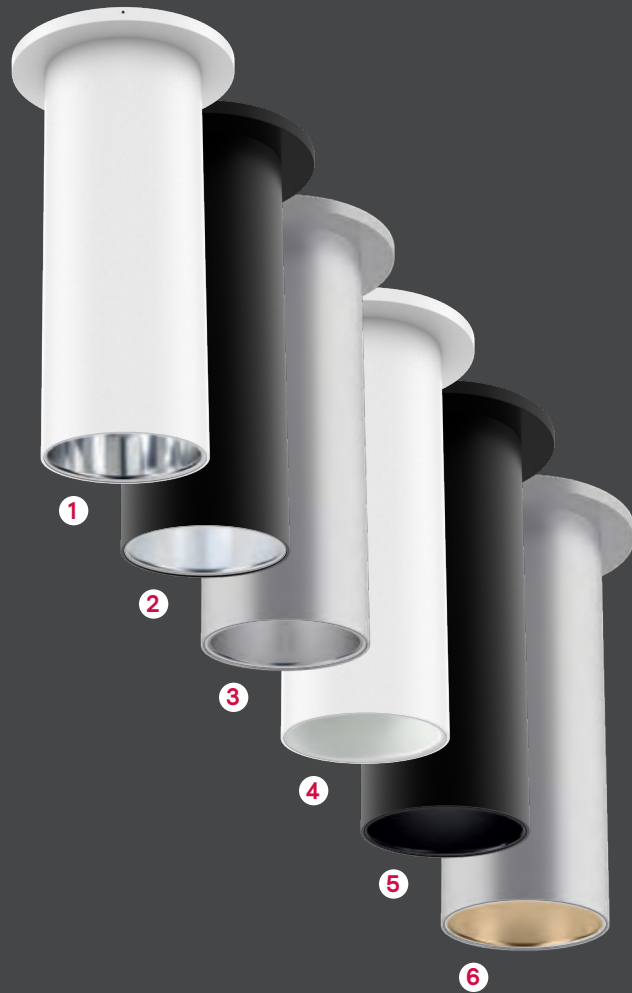

High quality
trims and flanges
make a difference

Reflect

with sparkle or diffusion

1. **1 Specular clear (CL):** Most specular and most efficient finish, delivers maximum photometric performance but can produce a mirror image effect of the interior space.
2. **2 Comfort clear (CC):** Semi-specular finish that softens the light at the source of the reflector and creates a subtle, even luminance from the reflector cone.
3. **3 Comfort clear diffuse (CD):** Slightly diffuse clear finish, that eliminates iridescence and reduces the mirror image effect inherent with specular finishes.
4. **4 White (WH):** Brightest illuminated aperture (matte white) and provides the smoothest transition to most ceilings when off.
5. **5 Black (BK):** Specular finish (anodized) that provides the lowest aperture brightness possible and significantly reduces source identification in a ceiling.
6. **6 Champagne bronze (CZ):** Semi-specular finish that softens light at the source of the reflector while providing a warmer reflector appearance.