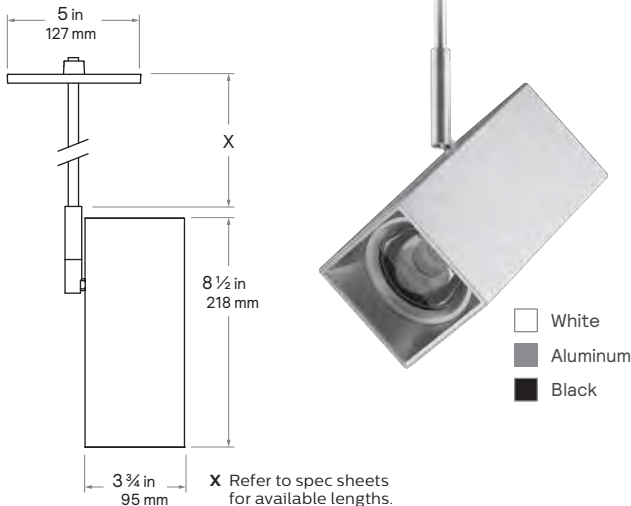

Adjustable Accent

3-inch Round (stem)

Downlight & Wall Wash

Suspension:

- 6ft cable or stem
- 12ft cable or stem
- 20ft cable or stem

Beams: (downlight)

- Narrow
- Medium
- Wide

Finishes:

- Specular Clear
- Comfort Clear
- Comfort Clear Diffuse
- Champagne Bronze
- White Paint
- Black Anodized
- Black Textured
- White Textured

Shared Features

Aperture:

- 2" round
- 3" round
- 3" square

Canopy:

- 5" round 0.375" depth
- 5" square 0.375" depth
- 5" round 2" depth
- 5" square 2" depth

Efficacy:

- up to 76lm/w

Lumens:

- 600-2000

Watts:

- 13-29 W

Volts:

- 120/277V (50/60Hz)

CRI / CCT:

- 90 CRI / 2700K
- 90 CRI / 3000K
- 90 CRI / 3500K
- 90 CRI / 4000K
- 90 CRI / 3000K - 1800K

Dimming:

- 0-10 V 1%
- Electronic Low Voltage (ELV)
- Lutron PEQ EcoSystem 0.1%
- Lutron PEQ PEQ EcoSystem 1%

Lifetime:

- 56,000 hrs (L70)

Warranty:

- 5 year

Adjustable Accent

Beams:

- Spot
- Narrow Flood
- Flood

Accessories: (3" only)

- Accessory Holder
- Hex cell Louver
- Snoot