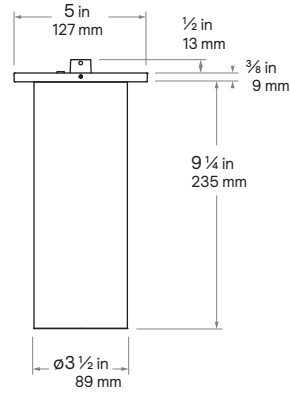

Downlight & Wall Wash

3-inch Round