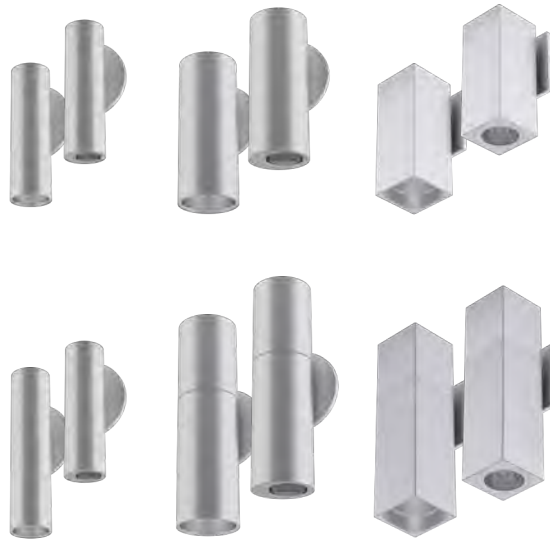

### Wall-mount

Configurations are available in direct and direct/indirect options to illuminate a variety of surface lighting applications.

# Wall-mount

2-inch & 3-inch Cylinders

Calculite Precision Cylinder wall mount luminaires come in a variety of offerings to suit your needs. In both round and square, with configurations available in direct/indirect options, you can use the wall mounted cylinders to create the coziest nooks or to highlight expansive walls with high ceilings.