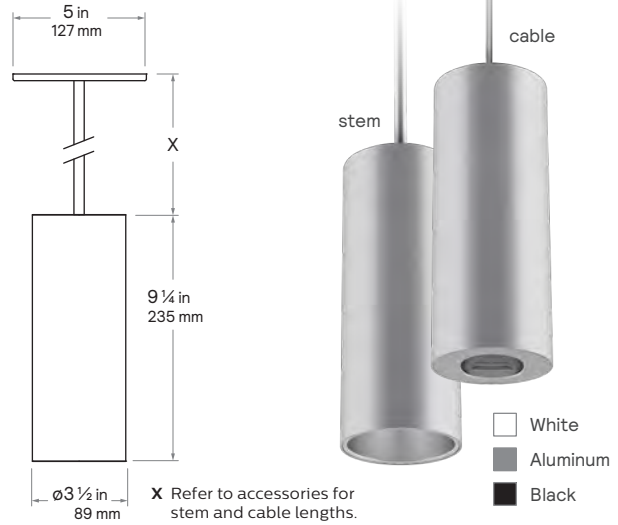

Downlight & Wall Wash

3-inch Round (stem or cable)