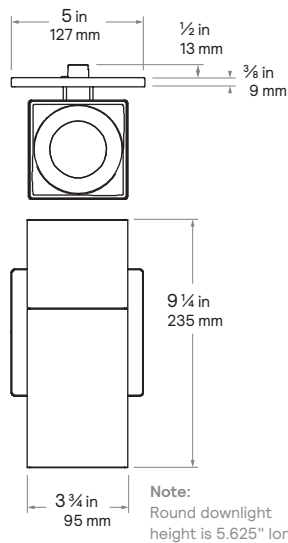

Direct/Indirect Downlight & Wall Wash
3-inch Square

Downlight & Wall Wash

Beams: (downlight)

- Narrow
- Medium
- Wide

Finishes:

- Specular Clear
- Comfort Clear
- Comfort Clear Diffuse
- Champagne Bronze
- White Paint
- Black Anodized
- Black Textured
- White Textured

Shared Features

Aperture:

- 2" round
- 3" round
- 3" square

Canopy:

- 5" round 0.375" depth
- 5" square 0.375" depth
- 5" round 2" depth
- 5" square 2" depth

Efficacy:

- up to 76lm/w

Lumens:

- 600-2000

Watts:

- 13-29 W

Volts:

- 120/277V (50/60Hz)

CRI / CCT:

- 90 CRI / 2700K
- 90 CRI / 3000K
- 90 CRI / 3500K
- 90 CRI / 4000K
- 90 CRI / 3000K - 1800K

Dimming:

- 0-10 V 1%
- Electronic Low Voltage (ELV)
- Lutron PEQ EcoSystem 0.1%
- Lutron PEQ PEQ EcoSystem 1%

Lifetime:

- 56,000 hrs (L70)

Warranty:

- 5 year

Note: Ceiling-mount adjustable accents may be mounted on the wall, refer to pages 7-9 for details.