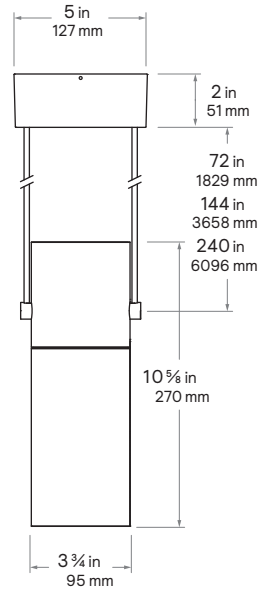

Up/Down Downlight & Wall Wash
3-inch Square