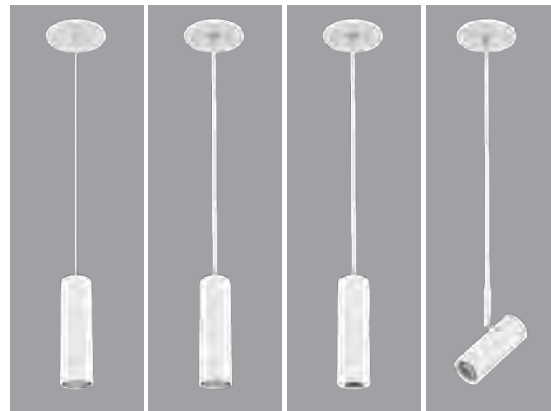

Pendant-mount

Downlight
with cable

Downlight
with stem

Wall Wash
with stem

Adjustable
Accent
with stem