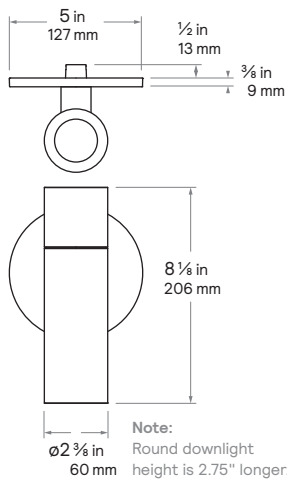

# Wall-mount

**Direct Downlight & Wall Wash**  
2-inch Round

- White
- Aluminum
- Black

**Direct Downlight & Wall Wash**  
3-inch Round

- White
- Aluminum
- Black

**Direct/Indirect Downlight & Wall Wash**  
2-inch Round

- White
- Aluminum
- Black

Note:  
Round downlight  
height is 2.75" longer.

**Direct/Indirect Downlight & Wall Wash**  
3-inch Round

- White
- Aluminum
- Black

Note:  
Round downlight  
height is 3.625" longer.