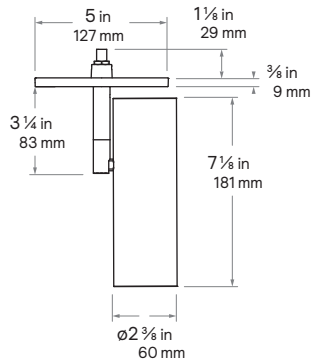

Adjustable Accent

2-inch Round