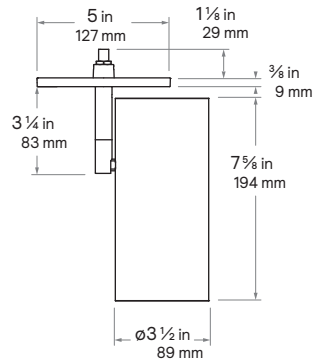

Adjustable Accent

3-inch Round