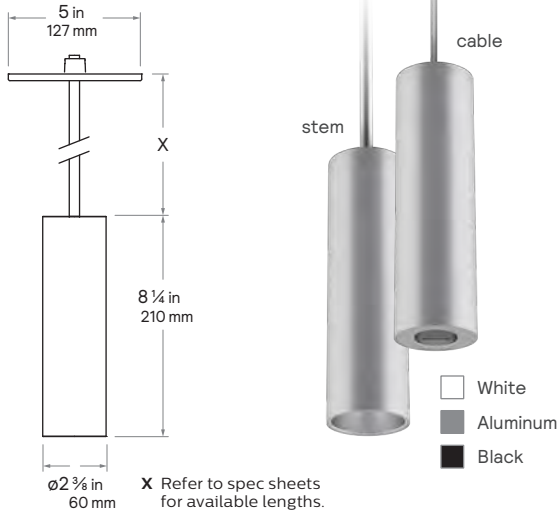

Pendant-mount

Downlight & Wall Wash

2-inch Round (stem or cable)