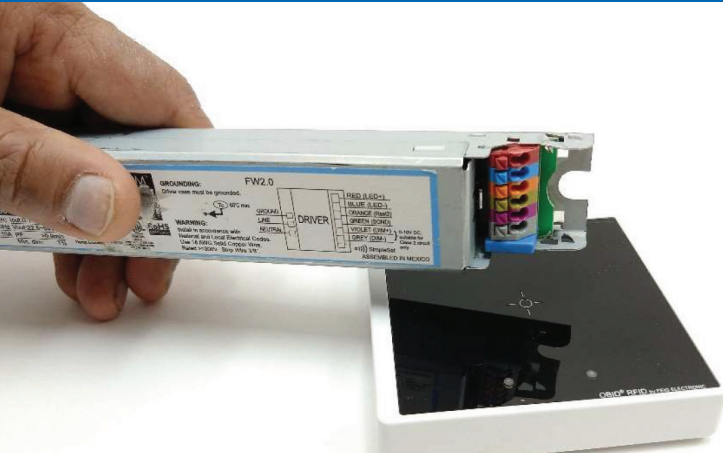

ADVANCE

by  Signify

Program

Advance Express

Simple, wireless programming tool (LCN9620) configures in seconds.

Programming made easy with only two input fields.

Is there a market need for field replaceable LED Drivers?

The MultiOne Express Software is designed for ease of use, with only two input fields, a clear indicator of success, and the ability to reprogram a driver. The MultiOne Express software is compatible with Zebra and Dymo Printers which allows printing of NEMA recommended labels.

The Programming Tool (often referred to as a "wand") allows for wireless programming using Near Field Communication technology (NFC). The tool is also capable of reading existing, legacy Advance Xitanium drivers using SimpleSet technology. The programming tool is available through Signify (code LCN9260). Order with your drivers.