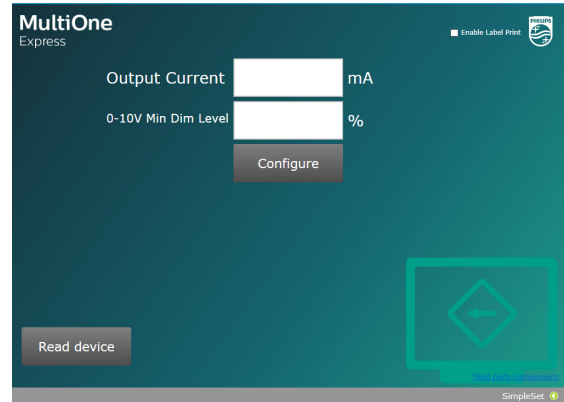

ADVANCE

by  Signify

Program

Advance Express

Simple, wireless programming tool (LCN9620) configures in seconds.

Programming made easy with only two input fields.

Is there a market need for field replaceable LED Drivers?