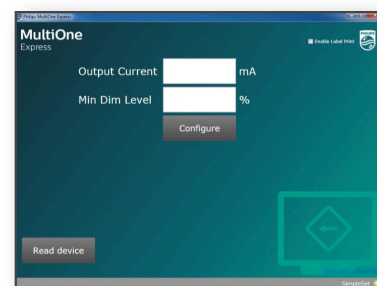

3. Intuitive software developed specifically for distributors, wireless programming for Two fields to program -

- Output current
- Min dim level

MultiOne Express Software Program

Programming Tool available through Signify (LCN9620)