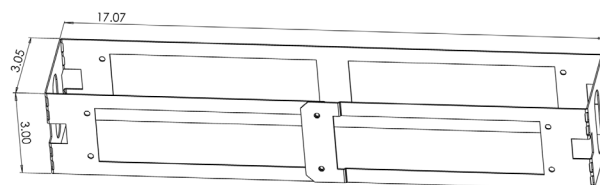

PRT00273 – Mud-Ring Accessory

Model #: PRT00273

12NC: 913702495501

Optional mud-ring accessory for EdgeLine edge lit exit signs for new installations in hard/sheetrock ceilings requiring recessed mounting.

Specifications:

- Kit includes the mud-ring accessory (metal assembly above, not subdued, and at right).
- Kit is used to facilitate recessed mounting of the exit sign in a new installation with a hard/sheetrock ceiling.
- Compatible with all EdgeLine edge lit exit signs.
- See EdgeLine product instructions for more detailed installation information.

Dimensions:

Dimensions shown are in inches.

The information presented in this document is not intended as any commercial offer and does not form part of any quotation or contract. This product is designed for use with other Bodine branded products.