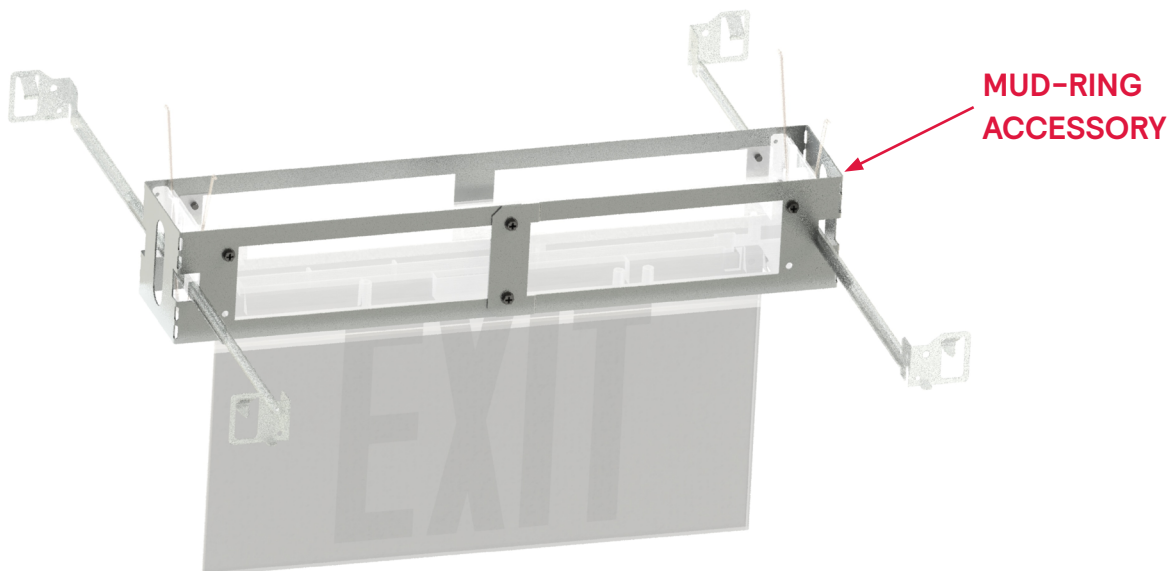

PRT00273 – Mud-Ring Accessory

Model #: PRT00273

12NC: 913702495501

Optional mud-ring accessory for EdgeLine edge lit exit signs for new installations in hard/sheetrock ceilings requiring recessed mounting.

Specifications:

- Kit includes the mud-ring accessory (metal assembly above, not subdued, and at right).
- Kit is used to facilitate recessed mounting of the exit sign in a new installation with a hard/sheetrock ceiling.
- Compatible with all EdgeLine edge lit exit signs.
- See EdgeLine product instructions for more detailed installation information.

Dimensions:

Dimensions shown are in inches.

The information presented in this document is not intended as any commercial offer and does not form part of any quotation or contract. This product is designed for use with other Bodine branded products.