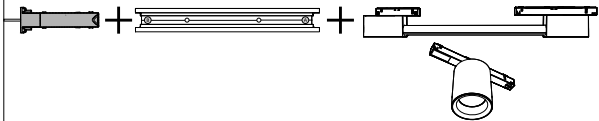

Power supply unit wall

Connector | Corner external

Connector | Corner internal

Connector | Straight

Rail

Rail cover

End-cap

5x25

Excl./Искл.

6

9

17

23

Signify  
I.B.R.S. / C.C.R.I. Numéro 10461  
5600 VB Eindhoven,  
the Netherlands  
☎00800-74454775

© 2022 Signify Holding  
All rights reserved

[www.philips-hue.com](http://www.philips-hue.com)