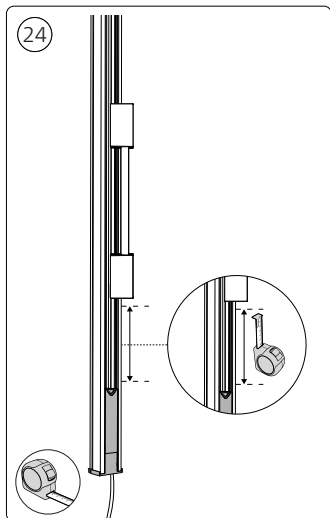

Power supply unit wall

Connector | Corner external

Connector | Corner internal

Connector | Straight

Rail

Rail cover

End-cap

5x25

Excl./Искл.

6

9

17

23

Signify  
I.B.R.S. / C.C.R.I. Numéro 10461  
5600 VB Eindhoven,  
the Netherlands  
☎00800-74454775

© 2022 Signify Holding  
All rights reserved

[www.philips-hue.com](http://www.philips-hue.com)