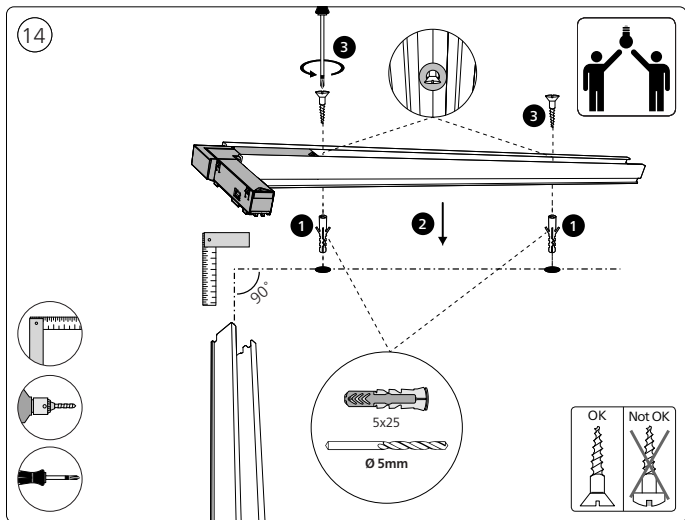

Power supply unit wall

Connector | Corner external

Connector | Corner internal

Connector | Straight

Rail

Rail cover

End-cap

5x25

Excl./Искл.

6

9

17

23

Signify  
I.B.R.S. / C.C.R.I. Numéro 10461  
5600 VB Eindhoven,  
the Netherlands  
☎00800-74454775

© 2022 Signify Holding  
All rights reserved

[www.philips-hue.com](http://www.philips-hue.com)