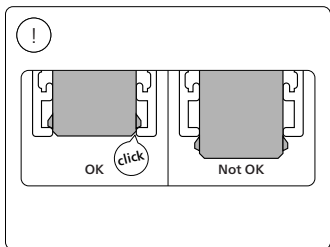

Power supply unit wall

Connector | Corner external

Connector | Corner internal

Connector | Straight

Rail

Rail cover

End-cap

5x25

Excl./Искл.

6

9

17

23

Signify  
I.B.R.S. / C.C.R.I. Numéro 10461  
5600 VB Eindhoven,  
the Netherlands  
☎00800-74454775

© 2022 Signify Holding  
All rights reserved

[www.philips-hue.com](http://www.philips-hue.com)