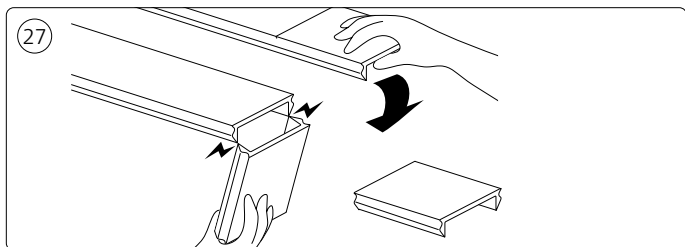

Power supply unit wall

Connector | Corner external

Connector | Corner internal

Connector | Straight

Rail

Rail cover

End-cap

5x25

Excl./Искл.

6

9

17

23

Signify  
I.B.R.S. / C.C.R.I. Numéro 10461  
5600 VB Eindhoven,  
the Netherlands  
☎00800-74454775

© 2022 Signify Holding  
All rights reserved

[www.philips-hue.com](http://www.philips-hue.com)