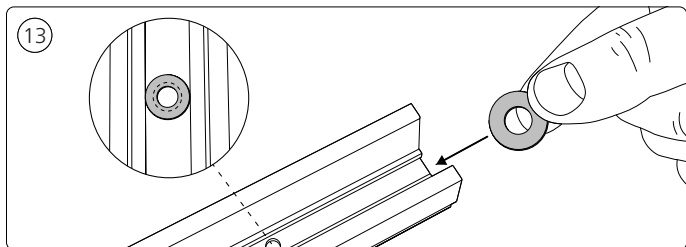

Power supply unit wall

Connector | Corner external

Connector | Corner internal

Connector | Straight

Rail

Rail cover

End-cap

5x25

Excl./Искл.

6

9

17

23

Signify  
I.B.R.S. / C.C.R.I. Numéro 10461  
5600 VB Eindhoven,  
the Netherlands  
☎00800-74454775

© 2022 Signify Holding  
All rights reserved

[www.philips-hue.com](http://www.philips-hue.com)