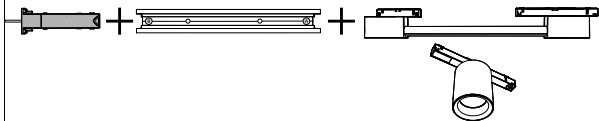

Power supply unit wall

Connector | Corner external

Connector | Corner internal

Connector | Straight

Rail

Rail cover

End-cap

5x25

Excl./Искл.

6

9

17

23

Signify  
I.B.R.S. / C.C.R.I. Numéro 10461  
5600 VB Eindhoven,  
the Netherlands  
☎00800-74454775

© 2022 Signify Holding  
All rights reserved

[www.philips-hue.com](http://www.philips-hue.com)