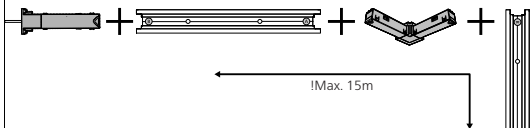

Power supply unit wall

Connector | Corner external

Connector | Corner internal

Connector | Straight

Rail

Rail cover

End-cap

5x25

Excl./Искл.

6

9

17

23

Signify  
I.B.R.S. / C.C.R.I. Numéro 10461  
5600 VB Eindhoven,  
the Netherlands  
☎00800-74454775

© 2022 Signify Holding  
All rights reserved

[www.philips-hue.com](http://www.philips-hue.com)