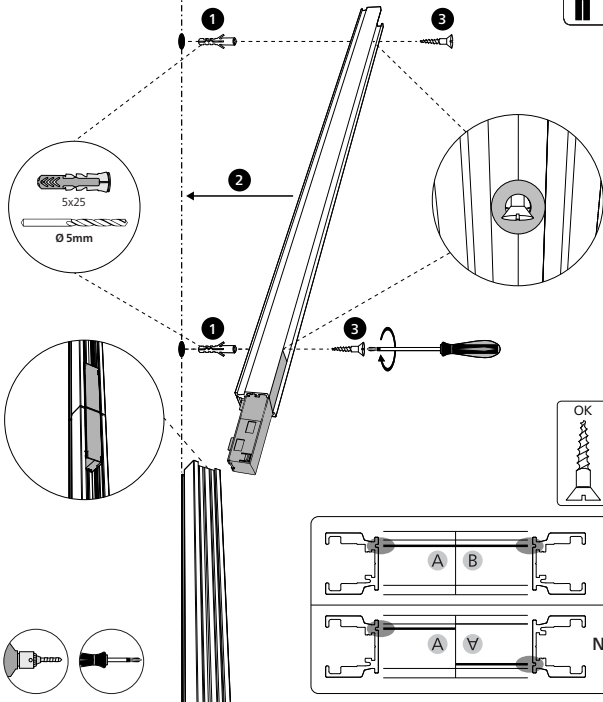

Power supply unit wall

Connector | Corner external

Connector | Corner internal

Connector | Straight

Rail

Rail cover

End-cap

5x25

Excl./Искл.

6

9

17

23

Signify  
I.B.R.S. / C.C.R.I. Numéro 10461  
5600 VB Eindhoven,  
the Netherlands  
☎00800-74454775

© 2022 Signify Holding  
All rights reserved

[www.philips-hue.com](http://www.philips-hue.com)