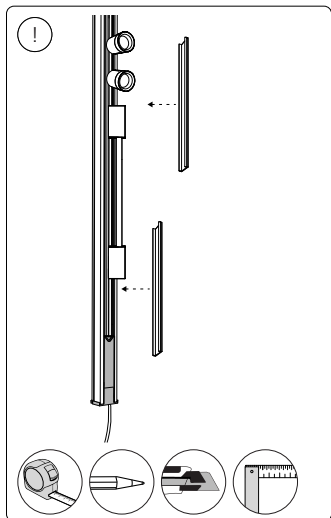

Power supply unit wall

Connector | Corner external

Connector | Corner internal

Connector | Straight

Rail

Rail cover

End-cap

5x25

Excl./Искл.

6

9

17

23

Signify  
I.B.R.S. / C.C.R.I. Numéro 10461  
5600 VB Eindhoven,  
the Netherlands  
☎00800-74454775

© 2022 Signify Holding  
All rights reserved

[www.philips-hue.com](http://www.philips-hue.com)