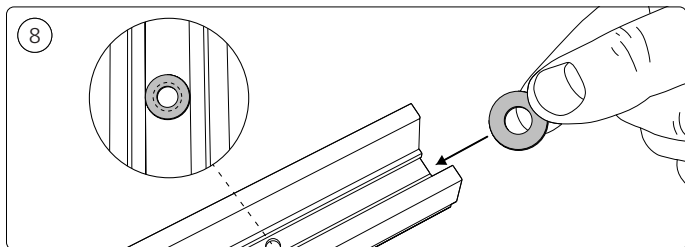

Power supply unit wall

Connector | Corner external

Connector | Corner internal

Connector | Straight

Rail

Rail cover

End-cap

5x25

Excl./Искл.

6

9

17

23

Signify  
I.B.R.S. / C.C.R.I. Numéro 10461  
5600 VB Eindhoven,  
the Netherlands  
☎00800-74454775

© 2022 Signify Holding  
All rights reserved

[www.philips-hue.com](http://www.philips-hue.com)