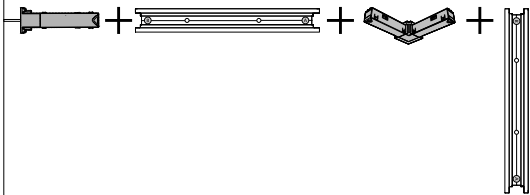

Power supply unit wall

Connector | Corner external

Connector | Corner internal

Connector | Straight

Rail

Rail cover

End-cap

5x25

Excl./Искл.

6

9

17

23

Signify  
I.B.R.S. / C.C.R.I. Numéro 10461  
5600 VB Eindhoven,  
the Netherlands  
☎00800-74454775

© 2022 Signify Holding  
All rights reserved

[www.philips-hue.com](http://www.philips-hue.com)