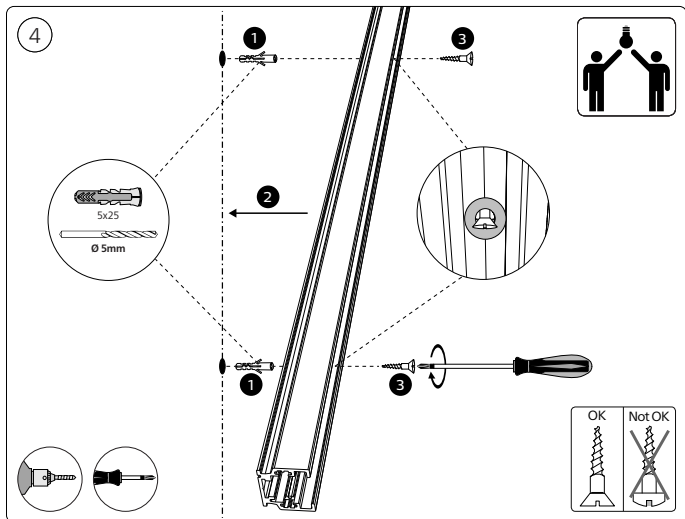

Power supply unit wall

Connector | Corner external

Connector | Corner internal

Connector | Straight

Rail

Rail cover

End-cap

5x25

Excl./Искл.

6

9

17

23

Signify  
I.B.R.S. / C.C.R.I. Numéro 10461  
5600 VB Eindhoven,  
the Netherlands  
☎00800-74454775

© 2022 Signify Holding  
All rights reserved

[www.philips-hue.com](http://www.philips-hue.com)