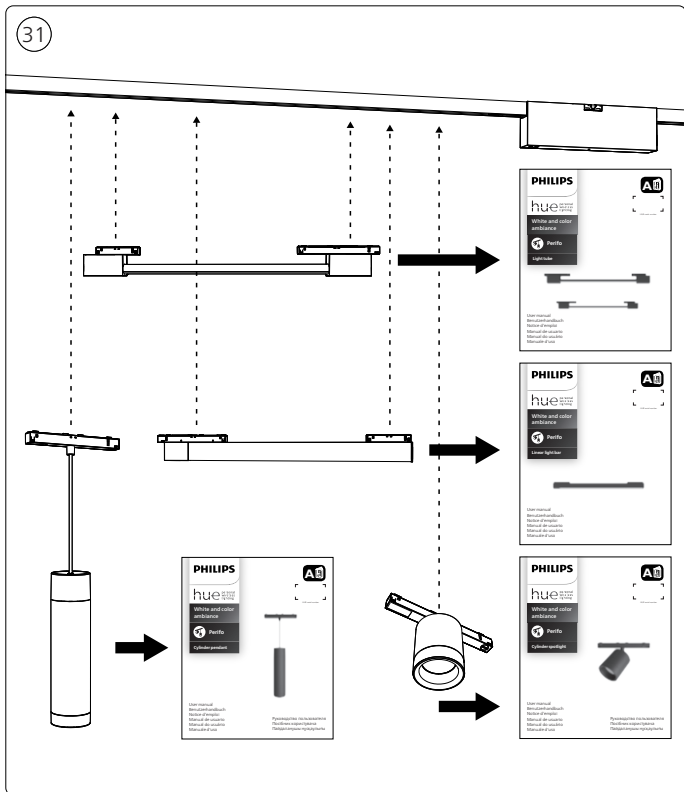

Power supply | Ceiling 2-point

Power supply | Ceiling 1-point

Bracket | with ceiling box cover

Connector | Corner external

Connector | Corner internal

Connector | Straight

Rail

Rail cover

23

24

27

31

Signify  
I.B.R.S. / C.C.R.I. Numéro 10461  
5600 VB Eindhoven,  
the Netherlands  
☎00800-74454775

© 2022 Signify Holding  
All rights reserved

[www.philips-hue.com](http://www.philips-hue.com)